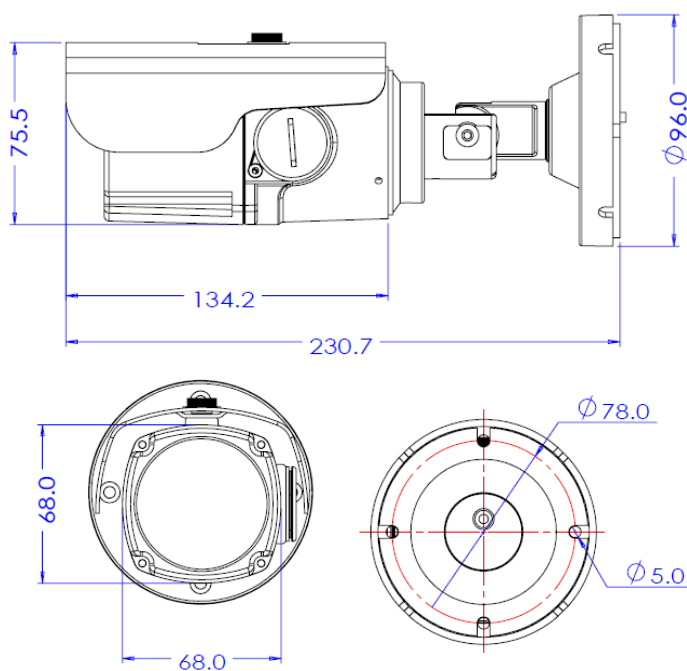

## Specification

CAMERA	
Image Device	1/2.8" 2.1M Progressive Scan CMOS sensor
Total Pixels	2000(H) x 1241 (V)
Aspect Ratio	HD: 16:9 SD: 4:3
Focal Length	DC Vari-focal 3.6-16mm, F1.2, Auto Focus
Horizontal angle	96.2°(W) ~ 28.3°(T)
MIN. Illuminance	COLOR : 0.1Lux @ F1.2, 30IRE B/W : 0.00Lux @ IR LED ON
S/N Ratio	50dB or More
Day & Night	Auto / Day/ Night(ICR)
Shutter Speed	1/25~1/60,000 sec
AGC	Normal, High
White Balance	AUTO/PRESET/MANUAL
WDR/ BLC	OFF/WDR/BLC
DNR	OFF/MID/HIGH
DSS	OFF, x2, x3, x4
Image setting	Brightness, Sharpness
Other Functions	Image Flip, Mirror

### ● Dimension

GENERAL	
Video Out	1080/30p, 1080/25p 720/60p, 720/50p
Power	DC 12V 12W
Approvals	FCC, CE, IP66, ROHS
Weight	Net: 2.5kg
Operating Temp.	-20~50 °C