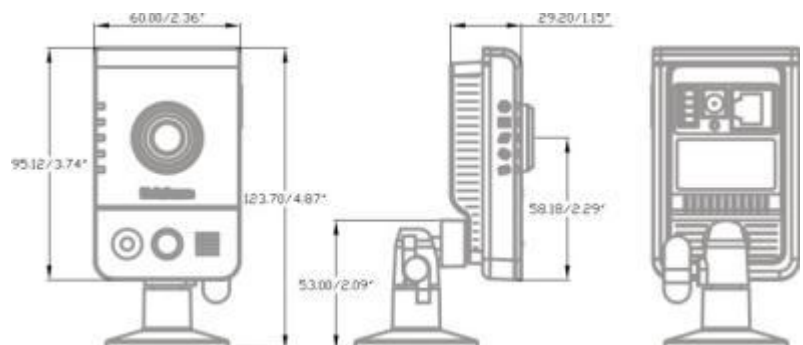

## 2 Megapixel Compact Cube Network Camera

CB-200A Series

HDTV 1080p/720p • WiFi/3G Wireless Connection • PoE

- Most Intelligent, Compact and Affordable 2M Camera
- HDTV Quality (Full HD 1080p @ 30fps Streaming)
- Unique Design for Low Lux Application (1/2.5" Sensor)
- Intelligent Multi-Profile Sensor Management for Different Environment
- Support 802.11a/b/g/n Dual Band Wireless Connectivity\*
- WPS Supported for Easy Wireless Network Setup\*
- Support 3G Wireless Connectivity\*
- Interchangeable CS Mount Lens
- Edge Recording/ Micro SD slot
- PoE/ Two-way Audio/ PIR/ Illumination LED/ DIDO/ Privacy button

### Photo Indication & Dimension Diagram

- |                               |                       |
|-------------------------------|-----------------------|
| ① Adjustable focal Lens (*)   | ⑪ WPS button (*)      |
| ② Built-in Microphone         | ⑫ Privacy button      |
| ③ PIR                         | ⑬ Power LED           |
| ④ Illumination LED            | ⑭ Status LED          |
| ⑤ Speaker                     | ⑮ Internet LED        |
| ⑥ Power Connector             | ⑯ WPS LED (*)         |
| ⑦ Ethernet RJ45 Socket        | ⑰ Privacy LED         |
| ⑧ Reset Button                | ⑱ USB Port for 3G (*) |
| ⑨ DIDO Terminal I/O Connector |                       |
| ⑩ Micro SD/SDHC slot          |                       |
- \* These are optional features \**