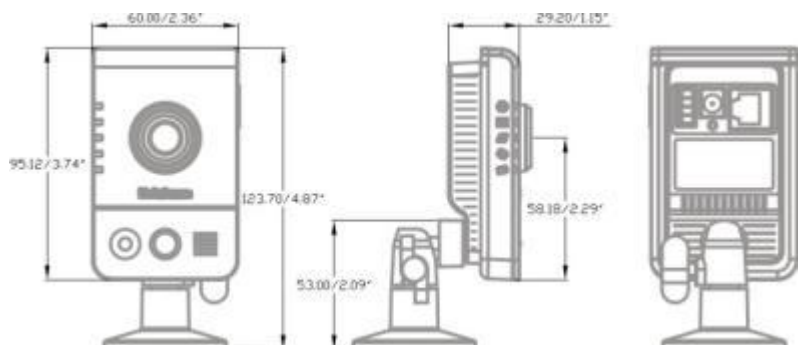

5 Megapixel Compact Cube Network Camera

CB-500A Series

HDTV 1080p/720p • WiFi/3G/4G Wireless Connection • PoE

- Most Intelligent, Compact and Affordable 5M Camera
- HDTV Quality (Full HD 1080p @ 30fps Streaming)
- Unique Design for Low Lux Application (1/2.5" Sensor)
- Intelligent Multi-Profile Sensor Management for Different Environment
- Support 802.11a/b/g/n Dual Band Wireless Connectivity
- WPS Supported for Easy Wireless Network Setup
- Support 3G/ 4G (WiMAX/LTE) Wireless Connectivity
- Interchangeable CS Mount Lens
- Edge Recording/ Micro SD slot
- PoE/ Two-way Audio/ PIR/ Illumination LED/ DIDO/ Privacy button

Photo Indication & Dimension Diagram

- | | |
|-------------------------------|---------------------------|
| 1 Adjustable focal Lens (*) | 11 WPS button (*) |
| 2 Built-in Microphone | 12 Privacy button |
| 3 PIR | 13 Power LED |
| 4 Illumination LED | 14 Status LED |
| 5 Speaker | 15 Internet LED |
| 6 Power Connector | 16 WPS LED (*) |
| 7 Ethernet RJ45 Socket | 17 Privacy LED |
| 8 Reset Button | 18 USB Port for 3G/4G (*) |
| 9 DIDO Terminal I/O Connector | |
| 10 Micro SD/SDHC slot | |
- * These are optional features **

Camera	
Models	CB-500Ap Board Lens, USB for 3G, PoE WCB-500Ap Board Lens, WiFi CB-502Ap CS Mount Lens, USB for 3G, PoE WCB-502Ap CS Mount Lens, WiFi
Hardware System	CPU: 533 MHz Flash: 32M RAM: 256M DDR
Image Sensor	Sensor Type : 1/2.5" CMOS Sensor Sensor Resolution : 2592x1944 pixel
Minimum Illumination	CB-500Ap/ WCB-500Ap 0 Lux(IR ON ,B/W) 0.2 Lux(IR OFF ,B/W) 0.5Lux (F1.4,Color) CB-502Ap/ WCB-502Ap 0 Lux(IR ON ,B/W) 0.1 Lux(IR OFF ,B/W) 0.3Lux (F1.4,Color)
Lens	CB-500Ap/ WCB-500Ap Lens Type: Board Lens Focal Length: f= 6.34 mm Iris: F2.8 View Angle: (H): 50° (V): 38° (D): 60° CB-502Ap/ WCB-502Ap Lens Type: CS Mount Lens Focal Length: f= 4.05 mm Iris: F1.5 View Angle: (H): 78° (V): 61° (D): 96°