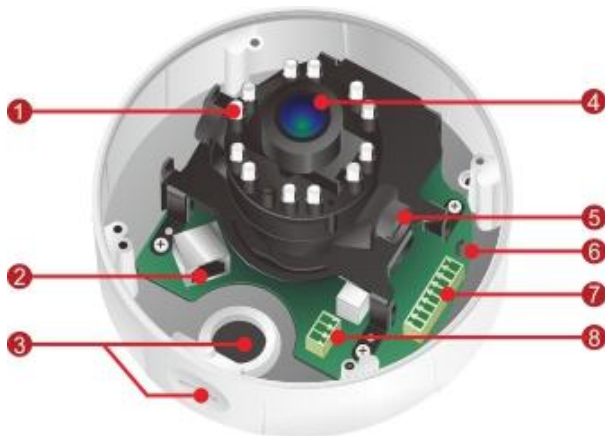

5 Megapixel Day & Night Fixed Dome Network Camera

FD-501Af

HDTV 1080p • Cost Effective

- Megapixel High Resolution Indoor Fixed Dome Camera
- HDTV Quality (Full HD 1080p @ 25fps Streaming)
- Cost Effective/ Full Features Camera
- Easy Installation Dome Type Camera, Suitable for Project
- Build In IR Leds, effective up to 10 m
- MPEG-4, MJPEG and H.264 Triple Codec Compression
- **Intelligent Multi-Profile Sensor Management®** for Different Environments
- Removable IR-cut Filter / Auto Light Sensor for Day and Night
- 1 DI/DO for External Alarm and Sensor Device
- Two-way Audio
- Power over Ethernet / DC 12V Power Input

ONVIF

Photo Indication & Dimension Diagram

- | | |
|--|---|
| 1 LEDs | 5 Tilt Screw |
| 2 RJ45 Connector
(for Ethernet and PoE) | 6 Reset Button |
| 3 Conduit Plug and Hole | 7 Terminal Block (for Audio in/out, DIDO) |
| 4 Fixed Lens | 8 Terminal Block (for Power DC12V 1A) |

Camera

Hardware System	CPU: 533 MHz Flash: 32M RAM: 256M DDR
Image Sensor	Sensor Type : 1/2.5" CMOS Sensor Sensor Resolution : 2592x1944 pixel
Minimum Illumination	0 lux (IR ON, B/W) 0.1 lux (IR OFF, B/W) 0.2 lux (F1.6, Color) S/N ratio: 38.1dB
IR Illuminators	Built -in IR Illuminators, effective up to 10 meters IR LED: 12pcs IR wavelength: 850nm
Lens	Lens Type: Board Lens Focal Length: f= 4mm F No.: 1.6 View Angle: (H): 90°/ (V): 67°/ (D): 112°
Day & Night ICR	Triggered by Light sensor, Scheduling, Digital Input