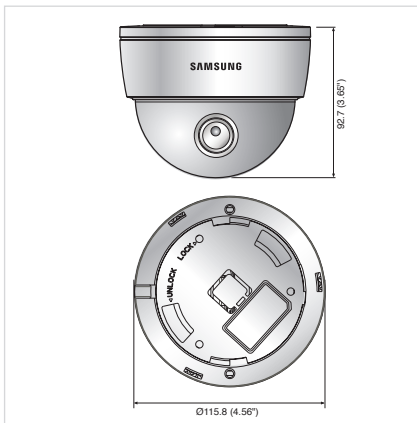

High Resolution Varifocal Dome Camera

SCD-2080E

SCD-2080E

SCD-2080EB

Dimensions

Unit : mm (inch)

Specifications

	SCD-2080EN	SCD-2080EP
VIDEO		
Imaging Device	1/3" Super HAD CCD	
Total Pixels	811(H) x 508(V)	795(H) x 596(V)
Effective Pixels	768(H) x 494(V)	752(H) x 582(V)
Scanning System	2 : 1 Interlace	
Synchronization	Internal / Line lock	
Frequency	H : 15.734KHz / V : 59.94Hz	H : 15.625KHz / V : 50Hz
Horizontal Resolution	Color : 600TV lines, B/W : 700TV lines	
Min. Illumination	Color : 0.15Lux@F1.2 (50IRE), 0.0003Lux (Sens-up, 512x)	
S / N Ratio	52dB (AGC off, Weight on)	
Video Output	CVBS : 1.0 Vp-p / 75Ω composite	
LENS		
Focal Length (Zoom Ratio)	2.8 ~ 10mm (3.6x) : SCD-2080E	
Max. Aperture Ratio	1 : 1.2(Wide) ~ 2.8(Tele)	
Angular Field of View	H : 94.4°(Wide) ~ 28°(Tele) / V : 69.2°(Wide) ~ 21°(Tele) : SCD-2080E	
Lens Type	DC auto iris	
Mount Type	Board type	
PAN / TILT		
Pan Range	0° ~ 352°	
Tilt Range	0° ~ 73°	
Rotate Range	0° ~ 348°	
OPERATIONAL		
On Screen Display	English, Japanese, Spanish, French, Portuguese, Taiwanese, Korean	English, French, German, Spanish, Italian, Chinese, Russian, Polish, Czech, Romanian, Serbian, Swedish, Danish, Turkish, Portuguese
Camera Title	Off / On (Displayed 15 characters)	
Day & Night	Auto (Electrical) / Color / B/W	
Backlight Compensation	BLC / HLC / Off	
Contrast Enhancement	SSDR (Off / On)	
Digital Noise Reduction	SSNRIII (Off / On)	
Digital Image Stabilization	Off / On	
Motion Detection	Off / On (8 programmable zones)	
Privacy Masking	Off / On (12 programmable zones)	
Sens-up (Frame Integration)	2x ~ 512x	
Gain Control	Off / Low / High	
White Balance	ATW / Outdoor / Indoor / Manual / AWC (1,700K° ~ 11,000K°)	
Electronic Shutter Speed	1/60 ~ 1/120,000sec	1/50 ~ 1/120,000sec
Digital Zoom	Off / On (1x ~ 16x)	
Flip	Vertical / Horizontal	
Communication	Coaxial control	
Protocol	Coax : Pelco-C (Coaxitron)	
ENVIRONMENTAL		
Operating Temperature / Humidity	-10°C ~ +50°C (+14°F ~ +122°F) / Less than 90% RH	
ELECTRICAL		
Input Voltage	Dual (24V AC & 12V DC ±10%)	
Power Consumption	Max. 3.5W	
MECHANICAL		
Color / Material	Ivory or Black / Plastic	
Dome Cover	Clear	
Dimensions (WxH)	Ø115.8 x 92.7mm (Ø4.56" x 3.65")	
Weight	345g (0.76 lb)	