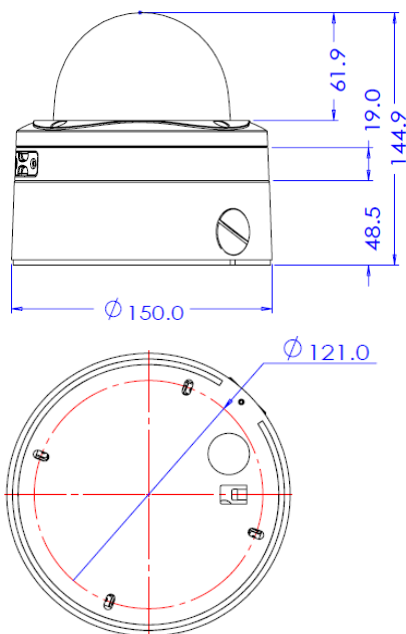

Due to IP66 environment protection as well as speed bullet camera will serve you all the time regardless of rain, snow and storm.

Dimension (unit : mm)

Specification

CAMERA	
Image Device	1/2.8" 2.0M Progressive Scan CMOS sensor
Effective Pixels	1920 (H) x 1080 (V)
Aspect Ratio	HD: 16:9 SD: 4:3
Zoom Ratio	Optical x8(Digital x12)
Focal Length	6.3-50mm, F3.5 ~F4.0
Horizontal angle	50.3°(W) ~ 6.5°(T)
MIN. Illumination	COLOR : 0.5Lux @ F3.5, 30IRE B/W : 0.01Lux @ F3.5, 30IRE
Day & Night	Auto / Day / Night(ICR)
Shutter Speed	1/30~1/60000 sec
Focus	Auto / Manual
AGC	Max 48dB
White Balance	Auto, Manual, Indoor, Outdoor, Preset
BLC / WDR	OFF / WDR/ BCL
DNR	OFF/ MID / HIGH
DSS	Max 8x
Other Functions	Image Flip, Mirror Privacy masking

GENERAL	
Camera Posture	3Axis (Pan/Tilt/Rotation) be able to external adjust tilt & rotation
Sensor In/Out	Built-in 2 Input/ 1 Output
Video Out	BNC: VBS 1.0 Vp-p
Power	DC 12V/AC 24V 12W POE IEEE 802.3at
Approvals	FCC, CE, IP66, ROHS
Housing	Weather proof/Vandal Proof Structure Color: Cool Gray
Material	Aluminum Die-casting
Dimension	Net ØxH): Ø150 x 144.9(H) mm
Weight	Net: 2Kg, Package: 3Kg
Operating Temp.	-10°C ~ 50°C