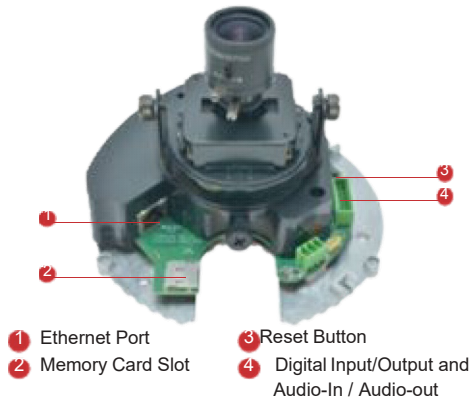

D62A

2MP Indoor Dome with SLLS, Vari-focal Lens

- 2 Megapixel with 1080p
- Superior Low Light Sensitivity
- Vari-focal Lens with f2.8-12mm / F1.4
- 30 fps at 1920 x 1080
- Vandal Resistant (IK09)

PHOTO INDICATION

DIMENSION DIAGRAM

Unit: mm [inch]

ACCESSORY OPTIONS

Dome Cover		
PDCX-1101		4-inch, smoked, vandal proof (IK10)

Popular Mounting Solutions	
Surface	Accessories not required
Wall	PMAX-0308 
Pendant	PMAX-0101 + PMAX-0103 
Corner	PMAX-0101 + PMAX-0305 + PMAX-0402 
Pole	PMAX-0101 + PMAX-0305 + PMAX-0503 
Flush	PMAX-1003 
Gang Box	PMAX-0803 

* For more mounting solutions, please refer to Project Planner on www.acti.com

PRODUCT SPECIFICATION**D62A****• Device**

Device Type	Indoor Dome Camera
Image Sensor	Progressive Scan CMOS
Sensor Size	1/2.8"
Day / Night	No
Superior Low Light Sensitivity	Yes
Minimum Illumination	Color: 0.1 lux at F1.4 (30 IRE, 2400°K)
Mechanical IR Cut Filter	No
IR Sensitivity Range	No
IR LED	No
Electronic Shutter	1/5 ~ 1/2,000 sec (manual mode); 1/5 ~ 1/10,000 sec (auto mode)

• Interface

Digital Input	1, Terminal block
Digital Output	1, Terminal block
Local Storage	MicroSDHC/MicroSDXC memory card slot (card not included)

• General

Power Source / Consumption	PoE Class 2 (IEEE802.3af) / 5.43 W
Weight	505g (1.113 lb)
Dimensions (Ø x H)	146 mm x 114 mm (5.75" x 4.5")
Environmental Casing	Vandal resistant (IK09 rated); Transparent dome cover
Mount Type	Surface, Pendant, Wall, Corner, Pole, Flush, Gang Box
Starting Temperature	-10°C ~ 50°C (14°F ~ 122°F)
Operating Temperature	-10°C ~ 50°C (14°F ~ 122°F)
Operating Humidity	10% ~ 85% RH
Approvals	CE (EN 55022 Class B, EN 55024), FCC (Part15 Subpart B Class B), IK09