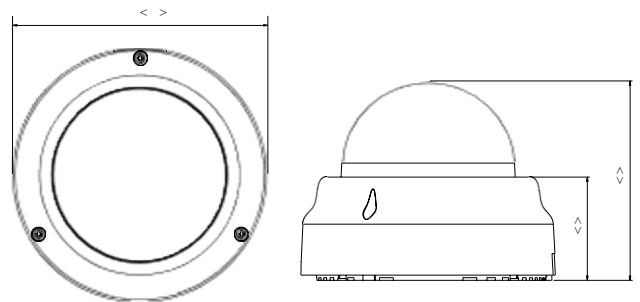

DIMENSION DIAGRAM

Unit: mm [inch]

ACCESSORY OPTIONS

Dome Cover		
PDCX-1101		4-inch, smoked, vandal proof (IK10)

Popular Mounting Solutions	
Surface	Accessories not required
Wall	PMAX-0308 
Pendant	PMAX-0101 + PMAX-0103 
Corner	PMAX-0101 + PMAX-0305 + PMAX-0402 
Pole	PMAX-0101 + PMAX-0305 + PMAX-0503 
Flush	PMAX-1003 
Gang Box	PMAX-0803 

• Interface

Digital Input	1, Terminal block
Digital Output	1, Terminal block
Local Storage	MicroSDHC/MicroSDXC memory card slot (card not included)

• General

Power Source / Consumption	PoE Class 2 (IEEE802.3af) / 5.43 W
Weight	505g (1.113 lb)
Dimensions (Ø x H)	146 mm x 114 mm (5.75" x 4.5")
Environmental Casing	Vandal resistant (IK09 rated); Transparent dome cover
Mount Type	Surface, Pendant, Wall, Corner, Pole, Flush, Gang Box
Starting Temperature	-10°C ~ 50°C (14°F ~ 122°F)
Operating Temperature	-10°C ~ 50°C (14°F ~ 122°F)
Operating Humidity	10% ~ 85% RH
Approvals	CE (EN 55022 Class B, EN 55024), FCC (Part15 Subpart B Class B), IK09