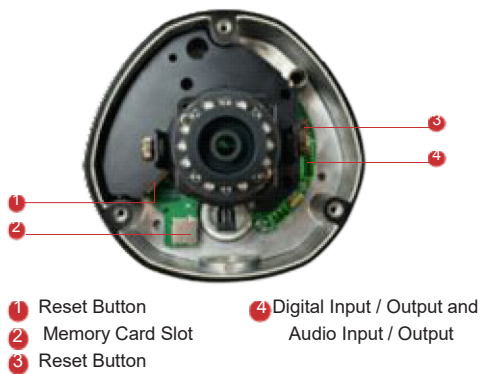

D72A

3MP Outdoor Dome with D/N, Adaptive IR, Fixed Lens

- 3 Megapixel with 1080p
- Day & Night with Adaptive IR LED
- Fixed Lens with f2.93mm / F2.0
- 30 fps at 1920 x 1080
- Wide Angle
- Weatherproof (IP66) and Vandal Proof (IK10)

PHOTO INDICATION

DIMENSION DIAGRAM

Unit: mm [inch]

ACCESSORY OPTIONS

Dome Cover		
PDCX-1101		4-inch, smoke, vandal proof

Popular Mounting Solutions	
Surface	Accessories not required
Wall	PMAX-0308 
Pendant	PMAX-0101 PMAX-0103 
Corner	PMAX-0101 PMAX-0305 PMAX-0402 
Pole	PMAX-0101 PMAX-0305 PMAX-0503 
Flush	PMAX-1003 
Gang Box	PMAX-0804 

* For more mounting solutions, please refer to Project Planner on www.acti.com

PRODUCT SPECIFICATION**D72A****• Device**

Device Type	Outdoor Dome Camera
Image Sensor	Progressive Scan CMOS
Sensor Size	1/3.2"
Day / Night	Yes
Superior Low Light Sensitivity	No
Minimum Illumination	Color: 0.1 lux at F2.0 (30 IRE, 2400°K); B/W: 0 lux (IR LED on)
Color to B/W Switch	ISP based switch, configurable
Mechanical IR Cut Filter	Yes
IR Sensitivity Range	700~1100nm
IR LED	Adaptive IR LED (IR Exposure Compensation) x 10 (850nm)
IR Working Distance	30 m (0 lux, 30 IRE, Gain 255, Auto shutter mode)
Electronic Shutter	1/5 ~ 1/2,000 sec (manual mode); 1/5 ~ 1/10,000 sec (auto mode)

• Interface

Digital Input	1, Terminal block
Digital Output	1, Terminal block
Local Storage	MicroSDHC/MicroSDXC memory card slot (card not included)

• General

Power Source / Consumption	PoE Class 2 (IEEE802.3af) / 6.27 W (IR on)
Weight	1006 g (2.218 lb)
Dimensions (Ø x H)	150 mm x 117 mm (5.9" x 4.6")
Environmental Casing	Weatherproof (IP66 rated); Vandal proof (IK10 rated); Transparent dome cover
Mount Type	Surface, Pendant, Wall, Corner, Pole, Flush, Gang box
Starting Temperature	-20°C ~ 50°C (-4°F ~ 122°F)
Operating Temperature	-40°C ~ 50°C (-40°F ~ 122°F)
Operating Humidity	10% ~ 85% RH
Approvals	CE (EN 55022 Class B, EN 55024), FCC (Part15 Subpart B Class B), IK10, IP66, NEMA 4X