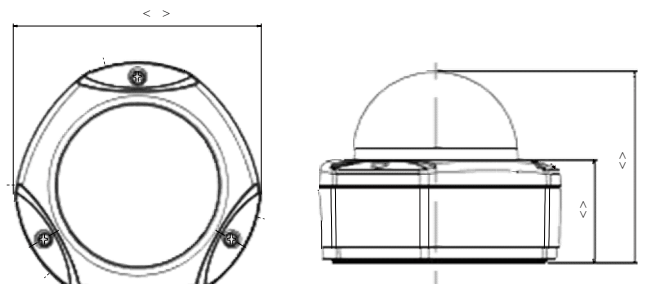

PHOTO INDICATION

DIMENSION DIAGRAM

Unit: mm [inch]

ACCESSORY OPTIONS

Dome Cover		
PDCX-1101		4-inch, smoke, vandal proof

Popular Mounting Solutions	
Surface	Accessories not required
Wall	PMAX-0308 
Pendant	PMAX-0101 PMAX-0103 
Corner	PMAX-0101 PMAX-0305 PMAX-0402 
Pole	PMAX-0101 PMAX-0305 PMAX-0503 
Flush	PMAX-1003 
Gang Box	PMAX-0804 

• Interface

Digital Input	1, Terminal block
Digital Output	1, Terminal block
Local Storage	MicroSDHC/MicroSDXC memory card slot (card not included)

• General

Power Source / Consumption	PoE Class 2 (IEEE802.3af) / 6.27 W (IR on)
Weight	1006 g (2.218 lb)
Dimensions (Ø x H)	150 mm x 117 mm (5.9" x 4.6")
Environmental Casing	Weatherproof (IP66 rated); Vandal proof (IK10 rated); Transparent dome cover
Mount Type	Surface, Pendant, Wall, Corner, Pole, Flush, Gang box
Starting Temperature	-20°C ~ 50°C (-4°F ~ 122°F)
Operating Temperature	-40°C ~ 50°C (-40°F ~ 122°F)
Operating Humidity	10% ~ 85% RH
Approvals	CE (EN 55022 Class B, EN 55024), FCC (Part15 Subpart B Class B), IK10, IP66, NEMA 4X