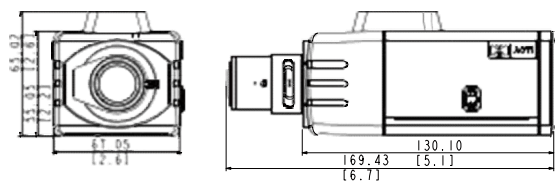

E22VA

5MP Box with D/N,
Basic WDR, Vari-focal Lens

- 5 Megapixel with 1080p
- Day & Night
- Vari-focal Lens with f2.8-12mm / F1.4, DC Iris
- Basic WDR (74 dB)
- 30 fps at 1280 x 720

PHOTO INDICATION

DIMENSION DIAGRAM

Unit: mm [inch]

ACCESSORY OPTIONS

Lens		
PLEN-0205		IR Compatible, DC Iris, F1.6, 8 mm - 80 mm, 33.5° - 3.7°

Popular Mounting Solutions		
Corner	PMAX-0202 PMAX-1101 PMAX-0402	
Pole	PMAX-0202 PMAX-1101 PMAX-0503	

• General

Power Source / Consumption	PoE Class 2 (IEEE802.3af) / 4.002W
Weight	438 g (0.965lb)
Dimensions (W x H x D)	67.05 mm x 65.02 mm x 169.43mm (2.6" x 2.6" x 6.7")
Environmental Casing	Optional housing (IP 66 rated)
Starting Temperature	-10°C ~ 50°C (14°F ~ 122°F)
Operating Temperature	-10°C ~ 50°C (14°F ~ 122°F)
Operating Humidity	10% ~ 85% RH
Approvals	CE (EN 55022 Class B, EN 55024), FCC (Part15 Subpart B Class B)