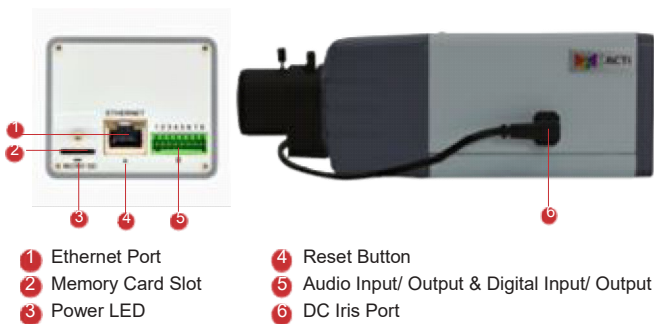

E22VA

5MP Box with D/N,
Basic WDR, Vari-focal Lens

- 5 Megapixel with 1080p
- Day & Night
- Vari-focal Lens with f2.8-12mm / F1.4, DC Iris
- Basic WDR (74 dB)
- 30 fps at 1280 x 720

PHOTO INDICATION

DIMENSION DIAGRAM

Camera Bracket		
PMAX-1100		Ceiling bracket for indoor box or bullet cameras, ivory
PMAX-1104		Ceiling bracket for indoor box or bullet cameras, gray

PRODUCT SPECIFICATION**E22VA****• Device**

Device Type	Box Camera
Image Sensor	Progressive Scan CMOS
Sensor Size	1/3.2"
Day / Night	Yes
Superior Low Light Sensitivity	No
Minimum Illumination	Color: 0.1 lux at F1.4 (30 IRE, 2400°K); B/W: 0.05 lux at F1.4 (30 IRE, 2400°K)
Color to B/W Switch	ISP based switch; Configurable
Mechanical IR Cut Filter	Yes
IR Sensitivity Range	700 - 1100 nm
IR LED	No
Electronic Shutter	1/5 ~ 1/2,000 sec (manual mode); 1/5 ~ 1/10,000 sec (auto mode)

• Lens

Focal Length / Aperture	Vari-focal, f2.8-12 mm / F1.4
Iris	DC iris
Focus	Manual focus
Lens Mount	CS mount (interchangeable lens)
Horizontal Viewing Angle	70.9° - 29.2°

• Video

Compression	H.264 HP, MJPEG
Max. Frame Rate vs. Resolution	15fps at 2592x1944; 15 fps at 2048x1536; 30 fps at 1920 x 1080; 30 fps at 1280 x 720; 30 fps at 640 x 480; 15 fps at 320 x 240
Multi-Streaming	Simultaneous dual streams based on two configurations
Bit Rate	28 Kbps - 6 Mbps (per stream)
Bit Rate Mode	Constant, Variable
Image Enhancement	Basic WDR (74 dB); White balance: automatic, hold, and manual; Brightness; Contrast; Sharpness(auto); Auto gain control; Digital noise reduction; Flickerless
Privacy Mask	4 configurable regions
Text Overlay	User defined text on video
Image Orientation	Image flip and mirror