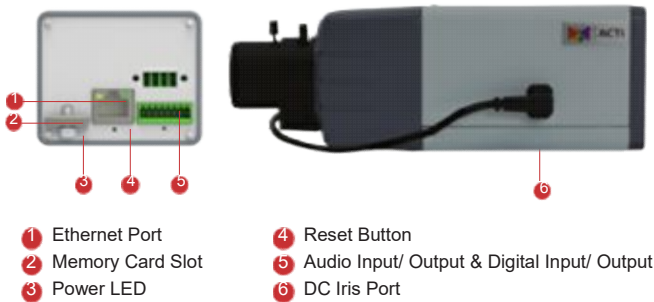

E271

10MP Box with D/N,
Basic WDR, Vari-focal Lens

- 10 Megapixel with 4K/1080p
- Day & Night
- Vari-focal Lens with f3-13mm / F1.4, DC Iris
- Basic WDR (70 dB)
- 30 fps at 1920 x 1080
- Wide Angle

PHOTO INDICATION

- 1 Ethernet Port
- 2 Memory Card Slot
- 3 Power LED
- 4 Reset Button
- 5 Audio Input/ Output & Digital Input/ Output
- 6 DC Iris Port

DIMENSION DIAGRAM

Unit: mm [inch]

ACCESSORY OPTIONS

Popular Mounting Solutions		
Corner	PMAX-0202 PMAX-1101 PMAX-0402	
Pole	PMAX-0202 PMAX-1101 PMAX-0503	

Camera Bracket		
PMAX-1100		Ceiling bracket for indoor box or bullet cameras, ivory
PMAX-1104		Ceiling bracket for indoor box or bullet cameras, gray

PRODUCT SPECIFICATION**E271****• Device**

Device Type	Box Camera
Image Sensor	Progressive Scan CMOS
Sensor Size	1/2.3"
Day / Night	Yes
Superior Low Light Sensitivity	No
Minimum Illumination	Color: 0.1 lux at F1.4 (30 IRE, 2400°K); B/W: 0.05 lux at F1.4 (30 IRE, 2400°K)
Color to B/W Switch	ISP based switch; Configurable
Mechanical IR Cut Filter	Yes
IR Sensitivity Range	700 - 1100 nm
IR LED	No
Electronic Shutter	1/5 ~ 1/2,000 sec (manual mode); 1/5 ~ 1/10,000 sec (auto mode)