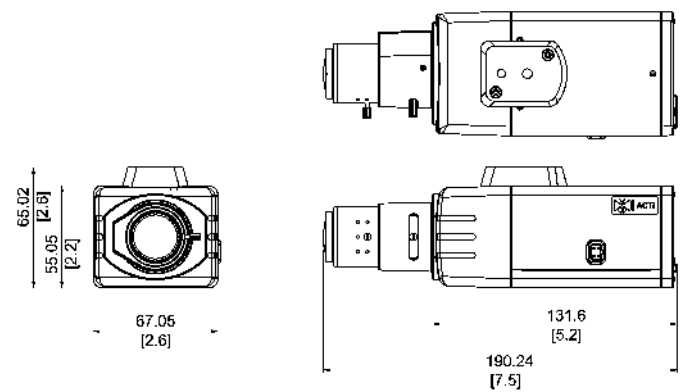

E271

10MP Box with D/N,
Basic WDR, Vari-focal Lens

- 10 Megapixel with 4K/1080p
- Day & Night
- Vari-focal Lens with f3-13mm / F1.4, DC Iris
- Basic WDR (70 dB)
- 30 fps at 1920 x 1080
- Wide Angle

PHOTO INDICATION

- 1 Ethernet Port
- 2 Memory Card Slot
- 3 Power LED
- 4 Reset Button
- 5 Audio Input/ Output & Digital Input/ Output
- 6 DC Iris Port

DIMENSION DIAGRAM

Unit: mm [inch]

ACCESSORY OPTIONS

Popular Mounting Solutions		
Corner	PMAX-0202 PMAX-1101 PMAX-0402	
Pole	PMAX-0202 PMAX-1101 PMAX-0503	

• General

Power Source / Consumption	PoE Class 2 (IEEE802.3af) / 4.32 W
Weight	486g (1.071lb)
Dimensions (W x H x D)	19.0mm x 6.7mm x 6.5mm (7.5" x 2.6" x 2.6")
Environmental Casing	Optional housing (IP 66 rated)
Starting Temperature	-10°C ~ 50°C (14°F ~ 122°F)
Operating Temperature	-10°C ~ 50°C (14°F ~ 122°F)
Operating Humidity	10% ~ 85% RH
Approvals	CE (EN 55022 Class B, EN 55024), FCC (Part15 Subpart B Class B)