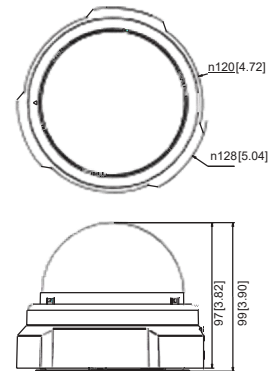

E53

3MP Indoor Dome with D/N, Adaptive IR, Basic WDR, Fixed Lens

- 3 Megapixel with 1080p
- Day & Night with Adaptive IR LED
- Fixed Lens with f3.6mm / F1.8
- Basic WDR (74 dB)
- 30 fps at 1920 x 1080

PHOTO INDICATION

- 1 Power LED
- 2 Ethernet Port
- 3 Reset Button
- 4 Reset Button

DIMENSION DIAGRAM

Unit: mm [inch]

ACCESSORY OPTIONS

Dome Cover		
PDCX-0105		3-inch, smoke, non-vandal proof

Popular Mounting Solutions	
Surface	Accessories not required
Wall	PMAX-0308
Pendant	PMAX-0101 + PMAX-0103
Corner	PMAX-0101 + PMAX-0305 + PMAX-0402
Pole	PMAX-0101 + PMAX-0305 + PMAX-0503
Flush	PMAX-1006
Gang Box	PMAX-0805

• Lens

Focal Length / Aperture	Fixed focal, f3.6 mm / F1.8
Iris	Fixed iris
Focus	Fixed focus
Lens Mount	Board mount
Horizontal Viewing Angle	72.0°
Viewing Angle Adjustment	Pan: 0° - 330°; Tilt: 20° - 90°

• General

Power Source / Consumption	PoE Class 2 (IEEE802.3at) / 6.02 W (IR on)
Weight	292 g (0.64 lb)
Dimensions (Ø x H)	128 mm x 99 mm (5.12" x 3.90")
Mount Type	Surface, Pendant, Wall, Corner, Pole, Flush, Gang box
Starting Temperature	-10 °C ~ 50 °C (14 °F ~ 122 °F)
Operating Temperature	-10 °C ~ 50 °C (14 °F ~ 122 °F)
Operating Humidity	10% ~ 85% RH
Approvals	CE (EN 55022 Class B, EN 55024), FCC (Part15 Subpart B Class B)