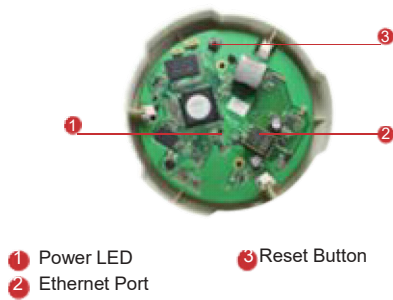

E53

3MP Indoor Dome with D/N, Adaptive IR, Basic WDR, Fixed Lens

- 3 Megapixel with 1080p
- Day & Night with Adaptive IR LED
- Fixed Lens with f3.6mm / F1.8
- Basic WDR (74 dB)
- 30 fps at 1920 x 1080

PHOTO INDICATION

- 1 Power LED
- 2 Ethernet Port
- 3 Reset Button
- 4 Reset Button

DIMENSION DIAGRAM

Unit: mm [inch]

ACCESSORY OPTIONS

Dome Cover		
PDCX-0105		3-inch, smoke, non-vandal proof

Popular Mounting Solutions	
Surface	Accessories not required
Wall	PMAX-0308
Pendant	PMAX-0101 + PMAX-0103
Corner	PMAX-0101 + PMAX-0305 + PMAX-0402
Pole	PMAX-0101 + PMAX-0305 + PMAX-0503
Flush	PMAX-1006
Gang Box	PMAX-0805

* For more mounting solutions, please refer to Project Planner on www.acti.com

PRODUCT SPECIFICATION**E53****• Device**

Device Type	Fixed Indoor Dome Camera
Image Sensor	Progressive Scan CMOS
Sensor Size	1/3.2"
Day / Night	Yes
Superior Low Light Sensitivity	No
Minimum Illumination	Color: 0.1 lux at F1.8 (30 IRE, 2400°K); B/W: 0 lux (IR LED on)
Color to B/W Switch	ISP based switch, configurable
Mechanical IR Cut Filter	Yes
IR Sensitivity Range	700~1100nm
IR LED	Adaptive IR LED (IR Exposure Compensation) x 10 (850nm)
IR Working Distance	30 m (0 lux, 30 IRE, Gain 255, Auto shutter mode)
Electronic Shutter	1/5 ~ 1/2,000 sec (manual mode); 1/5 ~ 1/10,000 sec (auto mode)

• General

Power Source / Consumption	PoE Class 2 (IEEE802.3at) / 6.02 W (IR on)
Weight	292 g (0.64 lb)
Dimensions (Ø x H)	128 mm x 99 mm (5.12" x 3.90")
Mount Type	Surface, Pendant, Wall, Corner, Pole, Flush, Gang box
Starting Temperature	-10 °C ~ 50 °C (14 °F ~ 122 °F)
Operating Temperature	-10 °C ~ 50 °C (14 °F ~ 122 °F)
Operating Humidity	10% ~ 85% RH
Approvals	CE (EN 55022 Class B, EN 55024), FCC (Part15 Subpart B Class B)