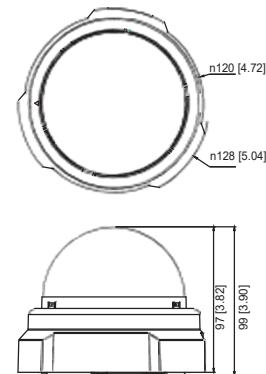

## 3MP Indoor Dome with D/N, Adaptive IR, Superior WDR, Fixed Lens

- 3 Megapixel with 1080p
- Day & Night with Adaptive IR LED
- Wide Angle Fixed Lens with f2.93mm / F2.0
- Superior WDR (110 dB)
- 30 fps at 1920 x 1080

### PHOTO INDICATION

### DIMENSION DIAGRAM

Unit: mm [inch]

**• General**

Power Source / Consumption	PoE Class 2 (IEEE802.3af) / 5.28W (IR on)
Weight	375g (0.827lb)
Dimensions (Ø x H)	128 mm x 99 mm (5.04" x 3.90")
Mount Type	Surface, Pendant, Wall, Corner, Pole, Flush, Gang box
Starting Temperature	-10 °C ~ 50 °C (14 °F ~ 122 °F)
Operating Temperature	-10 °C ~ 50 °C (14 °F ~ 122 °F)
Operating Humidity	10% ~ 85% RH
Approvals	CE (EN 55022 Class B, EN 55024), FCC (Part15 Subpart B Class B)