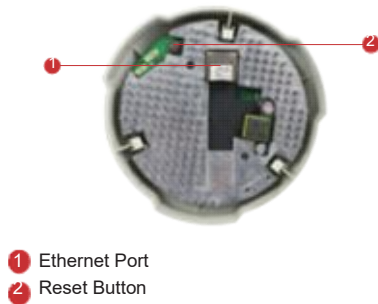

PHOTO INDICATION