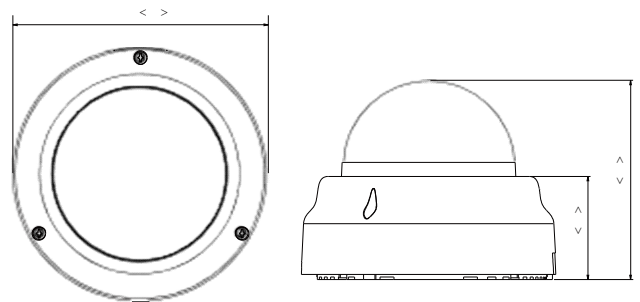

PHOTO INDICATION

DIMENSION DIAGRAM

Unit: mm [inch]

ACCESSORY OPTIONS

Dome Cover		
PDCX-1101		4-inch, smoke, vandal proof

Popular Mounting Solutions		
Surface	Accessories not required	
Wall	PMAX-0308	
Pendant	PMAX-0101 + PMAX-0103	
Corner	PMAX-0101 + PMAX-0305 + PMAX-0402	
Pole	PMAX-0101 + PMAX-0305 + PMAX-0503	
Flush	PMAX-1003	
Gang Box	PMAX-0803	

• Interface

Digital Input	1, Terminal block
Digital Output	1, Terminal block
Local Storage	MicroSDHC/MicroSDXC memory card slot (card not included)

• General

Power Source / Consumption	PoE Class 2 (IEEE802.3af) / 6.49 W (IR on)
Weight	538g (1.186 lb)
Dimensions (Ø x H)	146 mm x 114 mm (5.75" x 4.5")
Environmental Casing	Vandal Resistant (IK09 rated); Transparent dome cover
Mount Type	Surface, Pendant, Wall, Corner, Pole, Flush, Gang Box
Starting Temperature	-10°C ~ 50°C (14°F ~ 122°F)
Operating Temperature	-10°C ~ 50°C (14°F ~ 122°F)
Operating Humidity	10% ~ 85% RH
Approvals	CE (EN 55022 Class B, EN 55024), FCC (Part15 Subpart B Class B), IK09