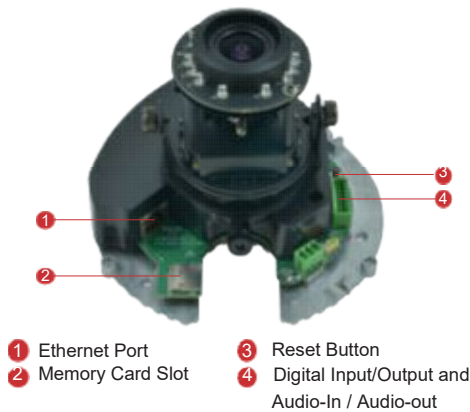

E62A

3MP Indoor Dome with D/N, Adaptive IR, Basic WDR, Vari-focal Lens

- 3 Megapixel with 1080p
- Day & Night with Adaptive IR LED
- Vari-focal Lens with f2.8-12mm / F1.4
- Basic WDR (69 dB)
- 30 fps at 1920 x 1080
- Vandal Resistant (IK09)

PHOTO INDICATION

DIMENSION DIAGRAM

Unit: mm [inch]

ACCESSORY OPTIONS

Dome Cover		
PDCX-1101		4-inch, smoke, vandal proof

Popular Mounting Solutions		
Surface	Accessories not required	
Wall	PMAX-0308	
Pendant	PMAX-0101 + PMAX-0103	
Corner	PMAX-0101 + PMAX-0305 + PMAX-0402	
Pole	PMAX-0101 + PMAX-0305 + PMAX-0503	
Flush	PMAX-1003	
Gang Box	PMAX-0803	

* For more mounting solutions, please refer to Project Planner on www.acti.com

PRODUCT SPECIFICATION**E62A****• Device**

Device Type	Indoor Dome Camera
Image Sensor	Progressive Scan CMOS
Sensor Size	1/3.2"
Day / Night	Yes
Superior Low Light Sensitivity	No
Minimum Illumination	Color: 0.1 lux at F1.4 (30 IRE, 2400°K); B/W: 0 lux (IR LED on)
Color to B/W Switch	ISP based switch, configurable
Mechanical IR Cut Filter	Yes
IR Sensitivity Range	700~1100nm
IR LED	Adaptive IR (IR Exposure Compensation); IR LED x 15 (850nm)
IR Working Distance	30 m (0 lux, 30 IRE, Gain 255, Auto shutter mode)
Electronic Shutter	1/5 ~ 1/2,000 sec (manual mode); 1/5 ~ 1/10,000 sec (auto mode)

• Interface

Digital Input	1, Terminal block
Digital Output	1, Terminal block
Local Storage	MicroSDHC/MicroSDXC memory card slot (card not included)

• General

Power Source / Consumption	PoE Class 2 (IEEE802.3af) / 6.49 W (IR on)
Weight	538g (1.186 lb)
Dimensions (Ø x H)	146 mm x 114 mm (5.75" x 4.5")
Environmental Casing	Vandal Resistant (IK09 rated); Transparent dome cover
Mount Type	Surface, Pendant, Wall, Corner, Pole, Flush, Gang Box
Starting Temperature	-10°C ~ 50°C (14°F ~ 122°F)
Operating Temperature	-10°C ~ 50°C (14°F ~ 122°F)
Operating Humidity	10% ~ 85% RH
Approvals	CE (EN 55022 Class B, EN 55024), FCC (Part15 Subpart B Class B), IK09