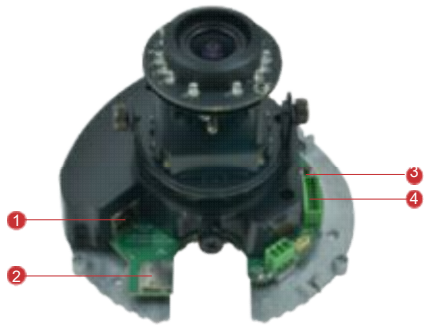

E63A

5MP Indoor Dome with D/N, Adaptive IR, Basic WDR, Vari-focal Lens

- 5 Megapixel with 1080p
- Day & Night with Adaptive IR LED
- Vari-focal Lens with f2.8-12mm / F1.4
- Basic WDR (74 dB)
- 30 fps at 1920 x 1080
- Vandal Resistant (IK09)

PHOTO INDICATION

- 1 Ethernet Port
- 2 Memory Card Slot
- 3 Reset Button
- 4 Digital Input/Output and Audio-In / Audio-out

DIMENSION DIAGRAM

Unit: mm [inch]

ACCESSORY OPTIONS

Dome Cover		
PDCX-1101		4-inch, smoke, vandal proof

* For more mounting solutions, please refer to Project Planner on www.acti.com

PRODUCT SPECIFICATION**E63A****• Device**

Device Type	Indoor Dome Camera
Image Sensor	Progressive Scan CMOS
Sensor Size	1/3.2"
Day / Night	Yes
Superior Low Light Sensitivity	No
Minimum Illumination	Color: 0.1 lux at F1.4 (30 IRE, 2400°K); B/W: 0 lux (IR LED on)
Color to B/W Switch	ISP based switch, configurable
Mechanical IR Cut Filter	Yes
IR Sensitivity Range	700~1100nm
IR LED	Adaptive IR LED (IR Exposure Compensation) x 15 (850nm)
IR Working Distance	30 m (0 lux, 30 IRE, Gain 255, Auto shutter mode)
Electronic Shutter	1/5 ~ 1/2,000 sec (manual mode); 1/5 ~ 1/10,000 sec (auto mode)

• Interface

Digital Input	1, Terminal block
Digital Output	1, Terminal block
Local Storage	MicroSDHC/MicroSDXC memory card slot (card not included)

• General

Power Source / Consumption	PoE Class 2 (IEEE802.3af) / 6.49 W (IR on)
Weight	538g (1.186 lb)
Dimensions (Ø x H)	146 mm x 114 mm (5.75" x 4.5")
Environmental Casing	Vandal Resistant (IK09 rated); Transparent dome cover
Mount Type	Surface, Pendant, Wall, Corner, Pole, Flush, Gang Box
Starting Temperature	-10°C ~ 50°C (14°F ~ 122°F)
Operating Temperature	-10°C ~ 50°C (14°F ~ 122°F)
Operating Humidity	10% ~ 85% RH
Approvals	CE (EN 55022 Class B, EN 55024), FCC (Part15 Subpart B Class B), IK09