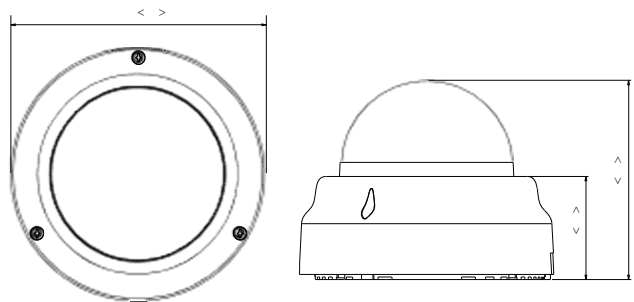

PHOTO INDICATION

- 1 Ethernet Port
- 2 Memory Card Slot
- 3 Reset Button
- 4 Digital Input/Output and Audio-In / Audio-out

DIMENSION DIAGRAM

Unit: mm [inch]

ACCESSORY OPTIONS

Dome Cover		
PDCX-1101		4-inch, smoke, vandal proof