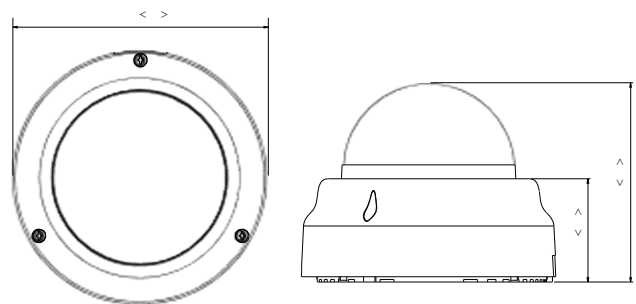

PHOTO INDICATION

DIMENSION DIAGRAM

Unit: mm [inch]

ACCESSORY OPTIONS

Dome Cover		
PDCX-1101		4-inch, smoked, vandal proof (IK10)

Popular Mounting Solutions	
Surface	Accessories not required
Wall	PMAX-0308 
Pendant	PMAX-0101 + PMAX-0103 
Corner	PMAX-0101 + PMAX-0305 + PMAX-0402 
Pole	PMAX-0101 + PMAX-0305 + PMAX-0503 
Flush	PMAX-1003 
Gang Box	PMAX-0803 

• Interface

Digital Input	1, terminal block
Digital Output	1, terminal block
Local Storage	MicroSDHC/MicroSDXC memory card slot (card not included)

• General

Power Source / Consumption	PoE Class 2 (IEEE802.3af) / 6.49 W (IR on)
Weight	538g (1.186 lb)
Dimensions (Ø x H)	146 mm x 114 mm (5.75" x 4.5")
Environmental Casing	Vandal resistant (IK09 rated); Transparent dome cover
Mount Type	Surface, Pendant, Wall, Corner, Pole, Flush, Gang Box
Starting Temperature	-10°C ~ 50°C (14°F ~ 122°F)
Operating Temperature	-10°C ~ 50°C (14°F ~ 122°F)
Operating Humidity	10% ~ 85% RH
Approvals	CE (EN 55022 Class B, EN 55024), FCC (Part15 Subpart B Class B), IK09