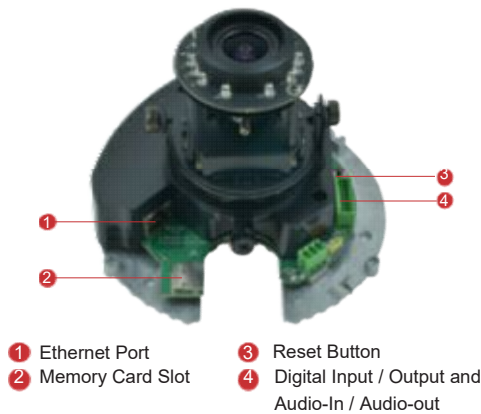

E65A

3MP Indoor Dome with D/N, Adaptive IR, Superior WDR, Vari-focal Lens

- 3 Megapixel with 1080p
- Day & Night with Adaptive IR LED
- Vari-focal Lens with f2.8-12mm / F1.4
- Superior WDR (110 dB)
- 30 fps at 1920 x 1080
- Vandal Resistant (IK09)

PHOTO INDICATION

DIMENSION DIAGRAM

Unit: mm [inch]

ACCESSORY OPTIONS

Dome Cover		
PDCX-1101		4-inch, smoked, vandal proof (IK10)

Popular Mounting Solutions	
Surface	Accessories not required
Wall	PMAX-0308 
Pendant	PMAX-0101 + PMAX-0103 
Corner	PMAX-0101 + PMAX-0305 + PMAX-0402 
Pole	PMAX-0101 + PMAX-0305 + PMAX-0503 
Flush	PMAX-1003 
Gang Box	PMAX-0803 

* For more mounting solutions, please refer to Project Planner on www.acti.com

PRODUCT SPECIFICATION**E65A****• Device**

Device Type	Indoor Dome Camera
Image Sensor	Progressive Scan CMOS
Sensor Size	1/3"
Day / Night	Yes
Superior Low Light Sensitivity	No
Minimum Illumination	Color: 0.1 lux at F1.4 (30 IRE, 2400°K); B/W: 0 lux (IR LED on)
Color to B/W Switch	ISP based switch, configurable
Mechanical IR Cut Filter	Yes
IR Sensitivity Range	700~1100nm
IR LED	Adaptive IR LED (IR Exposure Compensation) x 15 (850nm)
IR Working Distance	30 m (0 lux, 30 IRE, Gain 255, Auto shutter mode)
Electronic Shutter	1/5 ~ 1/2,000 sec (manual mode); 1/5 ~ 1/10,000 sec (auto mode)

• Interface

Digital Input	1, terminal block
Digital Output	1, terminal block
Local Storage	MicroSDHC/MicroSDXC memory card slot (card not included)

• General

Power Source / Consumption	PoE Class 2 (IEEE802.3af) / 6.49 W (IR on)
Weight	538g (1.186 lb)
Dimensions (Ø x H)	146 mm x 114 mm (5.75" x 4.5")
Environmental Casing	Vandal resistant (IK09 rated); Transparent dome cover
Mount Type	Surface, Pendant, Wall, Corner, Pole, Flush, Gang Box
Starting Temperature	-10°C ~ 50°C (14°F ~ 122°F)
Operating Temperature	-10°C ~ 50°C (14°F ~ 122°F)
Operating Humidity	10% ~ 85% RH
Approvals	CE (EN 55022 Class B, EN 55024), FCC (Part15 Subpart B Class B), IK09