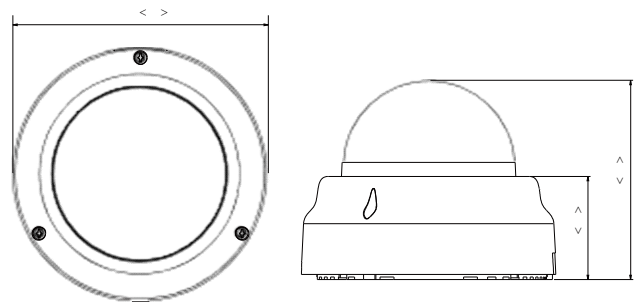

E67A

2MP Indoor Dome with Basic WDR, SLLS, Vari-focal Lens

- 2 Megapixel with 1080p
- Superior Low Light Sensitivity
- Vari-focal Lens with f2.8-12mm / F1.4
- Basic WDR (75 dB)
- 30 fps at 1920 x 1080
- Vandal Resistant (IK09)

PHOTO INDICATION

DIMENSION DIAGRAM

Unit: mm [inch]

ACCESSORY OPTIONS

Dome Cover		
PDCX-1101		4-inch, smoked, vandal proof (IK10)

Popular Mounting Solutions	
Surface	Accessories not required
Wall	PMAX-0308 
Pendant	PMAX-0101 + PMAX-0103 
Corner	PMAX-0101 + PMAX-0305 + PMAX-0402 
Pole	PMAX-0101 + PMAX-0305 + PMAX-0503 
Flush	PMAX-1003 
Gang Box	PMAX-0803 

• Interface

Digital Input	1, Terminal block
Digital Output	1, Terminal block
Local Storage	MicroSDHC/MicroSDXC memory card slot (card not included)

• General

Power Source / Consumption	PoE Class 2 (IEEE802.3af) / 5.43 W
Weight	505g (1.113 lb)
Dimensions (Ø x H)	146 mm x 114 mm (5.75" x 4.5")
Environmental Casing	Vandal Resistant (IK09 rated); Transparent dome cover
Mount Type	Surface, Pendant, Wall, Corner, Pole, Flush, Gang Box
Starting Temperature	-10°C ~ 50°C (14°F ~ 122°F)
Operating Temperature	-10°C ~ 50°C (14°F ~ 122°F)
Operating Humidity	10% ~ 85% RH
Approvals	CE (EN 55022 Class B, EN 55024), FCC (Part15 Subpart B Class B), IK09