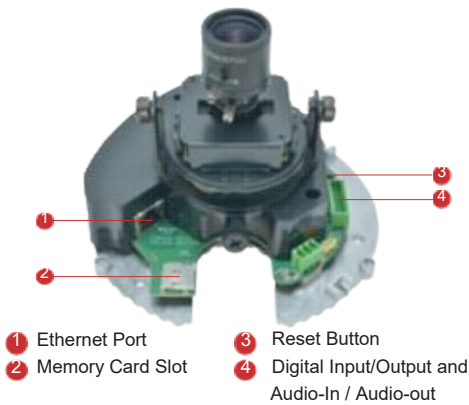

E67A

2MP Indoor Dome with Basic WDR, SLLS, Vari-focal Lens

- 2 Megapixel with 1080p
- Superior Low Light Sensitivity
- Vari-focal Lens with f2.8-12mm / F1.4
- Basic WDR (75 dB)
- 30 fps at 1920 x 1080
- Vandal Resistant (IK09)

PHOTO INDICATION

DIMENSION DIAGRAM

Unit: mm [inch]

ACCESSORY OPTIONS

Dome Cover		
PDCX-1101		4-inch, smoked, vandal proof (IK10)

Popular Mounting Solutions	
Surface	Accessories not required
Wall	PMAX-0308 
Pendant	PMAX-0101 + PMAX-0103 
Corner	PMAX-0101 + PMAX-0305 + PMAX-0402 
Pole	PMAX-0101 + PMAX-0305 + PMAX-0503 
Flush	PMAX-1003 
Gang Box	PMAX-0803 

* For more mounting solutions, please refer to Project Planner on www.acti.com

PRODUCT SPECIFICATION**E67A****• Device**

Device Type	Indoor Dome Camera
Image Sensor	Progressive Scan CMOS
Sensor Size	1/2.8"
Day / Night	No
Superior Low Light Sensitivity	Yes
Minimum Illumination	Color: 0.1 lux at F1.4 (30 IRE, 2400°K)
Mechanical IR Cut Filter	No
IR Sensitivity Range	No
IR LED	No
Electronic Shutter	1/5 ~ 1/2,000 sec (manual mode); 1/5 ~ 1/10,000 sec (auto mode)

• Interface

Digital Input	1, Terminal block
Digital Output	1, Terminal block
Local Storage	MicroSDHC/MicroSDXC memory card slot (card not included)

• General

Power Source / Consumption	PoE Class 2 (IEEE802.3af) / 5.43 W
Weight	505g (1.113 lb)
Dimensions (Ø x H)	146 mm x 114 mm (5.75" x 4.5")
Environmental Casing	Vandal Resistant (IK09 rated); Transparent dome cover
Mount Type	Surface, Pendant, Wall, Corner, Pole, Flush, Gang Box
Starting Temperature	-10°C ~ 50°C (14°F ~ 122°F)
Operating Temperature	-10°C ~ 50°C (14°F ~ 122°F)
Operating Humidity	10% ~ 85% RH
Approvals	CE (EN 55022 Class B, EN 55024), FCC (Part15 Subpart B Class B), IK09