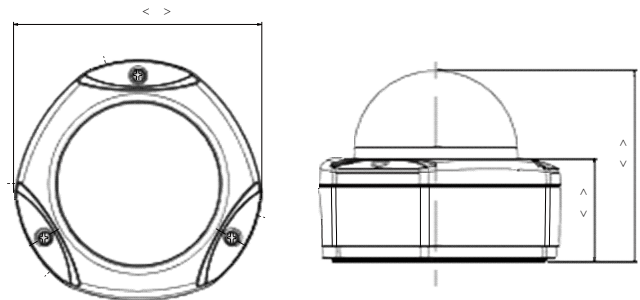

E73A

5MP Outdoor Dome with D/N, Adaptive IR, Basic WDR, Fixed Lens

- 5 Megapixel with 1080p
- Day & Night with Adaptive IR LED
- Wide Angle Fixed Lens with f2.93mm / F2.0
- Basic WDR (74 dB)
- 30 fps at 1920 x 1080
- Weatherproof (IP66) and Vandal Proof (IK10)

PHOTO INDICATION

DIMENSION DIAGRAM

Unit: mm [inch]

ACCESSORY OPTIONS

Dome Cover		
PDCX-1101		4-inch, smoke, vandal proof

Popular Mounting Solutions	
Surface	Accessories not required
Wall	PMAX-0308 
Pendant	PMAX-0101 + PMAX-0103 
Corner	PMAX-0101 + PMAX-0305 + PMAX-0402 
Pole	PMAX-0101 + PMAX-0305 + PMAX-0503 
Flush	PMAX-1003 
Gang Box	PMAX-0804 

• Interface

Digital Input	1, Terminal block
Digital Output	1, Terminal block
Local Storage	MicroSDHC/MicroSDXC memory card slot (card not included)

• General

Power Source / Consumption	PoE Class 2 (IEEE802.3af) / 6.31 W (IR on)
Weight	994 g (2.191 lb)
Dimensions (Ø x H)	150 mm x 117 mm (5.9" x 4.6")
Environmental Casing	Weatherproof (IP66 rated); Vandal proof (IK10 rated); Transparent dome cover
Mount Type	Surface, Pendant, Wall, Corner, Pole, Flush, Gang box
Starting Temperature	-20°C ~ 50°C (-4°F ~ 122°F)
Operating Temperature	-40°C ~ 50°C (-40°F ~ 122°F)
Operating Humidity	10% ~ 85% RH
Approvals	CE (EN 55022 Class B, EN 55024), FCC (Part15 Subpart B Class B), IK10, IP66, NEMA 4X