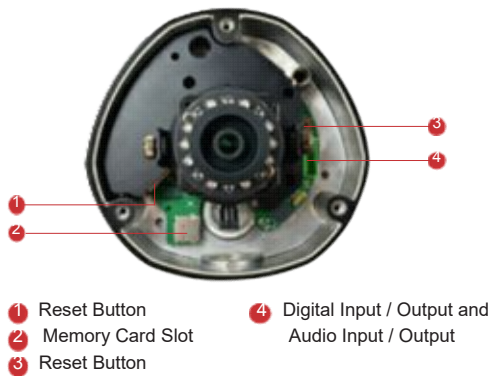

E73A

5MP Outdoor Dome with D/N, Adaptive IR, Basic WDR, Fixed Lens

- 5 Megapixel with 1080p
- Day & Night with Adaptive IR LED
- Wide Angle Fixed Lens with f2.93mm / F2.0
- Basic WDR (74 dB)
- 30 fps at 1920 x 1080
- Weatherproof (IP66) and Vandal Proof (IK10)

PHOTO INDICATION

DIMENSION DIAGRAM

Unit: mm [inch]

ACCESSORY OPTIONS

Dome Cover		
PDCX-1101		4-inch, smoke, vandal proof

Popular Mounting Solutions	
Surface	Accessories not required
Wall	PMAX-0308 
Pendant	PMAX-0101 + PMAX-0103 
Corner	PMAX-0101 + PMAX-0305 + PMAX-0402 
Pole	PMAX-0101 + PMAX-0305 + PMAX-0503 
Flush	PMAX-1003 
Gang Box	PMAX-0804 

* For more mounting solutions, please refer to Project Planner on www.acti.com

PRODUCT SPECIFICATION**E73A****• Device**

Device Type	Outdoor Dome Camera
Image Sensor	Progressive Scan CMOS
Sensor Size	1/3.2"
Day / Night	Yes
Superior Low Light Sensitivity	No
Minimum Illumination	Color: 0.1 lux at F2.0 (30 IRE, 2400°K); B/W: 0 lux (IR LED on)
Color to B/W Switch	ISP based switch, configurable
Mechanical IR Cut Filter	Yes
IR Sensitivity Range	700~1100nm
IR LED	Adaptive IR LED (IR Exposure Compensation) x 10 (850nm)
IR Working Distance	30 m (0 lux, 30 IRE, Gain 255, Auto shutter mode)
Electronic Shutter	1/5 ~ 1/2,000 sec (manual mode); 1/5 ~ 1/10,000 sec (auto mode)

• Interface

Digital Input	1, Terminal block
Digital Output	1, Terminal block
Local Storage	MicroSDHC/MicroSDXC memory card slot (card not included)

• General

Power Source / Consumption	PoE Class 2 (IEEE802.3af) / 6.31 W (IR on)
Weight	994 g (2.191 lb)
Dimensions (Ø x H)	150 mm x 117 mm (5.9" x 4.6")
Environmental Casing	Weatherproof (IP66 rated); Vandal proof (IK10 rated); Transparent dome cover
Mount Type	Surface, Pendant, Wall, Corner, Pole, Flush, Gang box
Starting Temperature	-20°C ~ 50°C (-4°F ~ 122°F)
Operating Temperature	-40°C ~ 50°C (-40°F ~ 122°F)
Operating Humidity	10% ~ 85% RH
Approvals	CE (EN 55022 Class B, EN 55024), FCC (Part15 Subpart B Class B), IK10, IP66, NEMA 4X