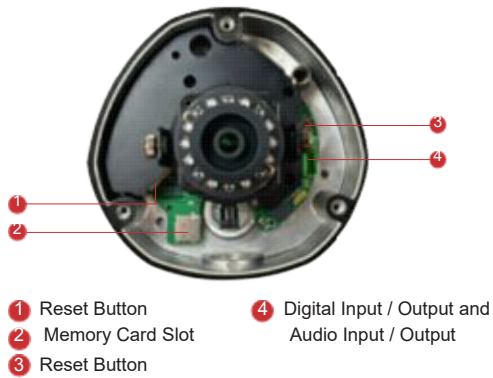

PHOTO INDICATION