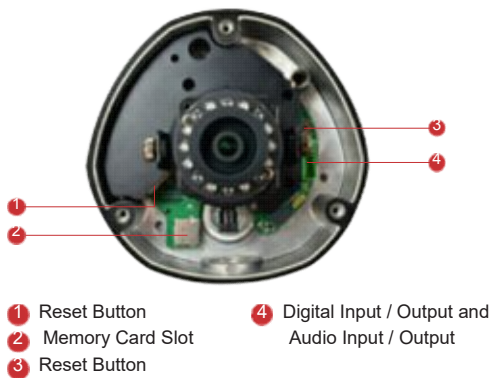

E86A

3MP Outdoor Dome with D/N, Adaptive IR, Superior WDR, Vari-focal Lens

- 3 Megapixel with 1080p
- Day and Night with Adaptive IR LED
- Vari-focal Lens with f2.8~12mm / F1.4
- Superior WDR (110 dB)
- 30 fps at 1920 x 1080
- Weatherproof (IP66) and Vandal Proof (IK10)

PHOTO INDICATION

- ① Reset Button
- ② Memory Card Slot
- ③ Reset Button
- ④ Digital Input / Output and Audio Input / Output

DIMENSION DIAGRAM

Unit: mm [inch]

ACCESSORY OPTIONS

Dome Cover		
PDCX-1101		4-inch, smoke, vandal proof

• Lens

Focal Length / Aperture	Vari-focal, f2.8 - 12 mm / F1.4
Iris	Fixed iris
Focus	Manual focus
Mount Type	Board mount
Horizontal Viewing Angle	70.5° - 28.8°
Viewing Angle Adjustment	Pan: 0°~350°; Tilt: 17°~163°; Rotate: 0°~350°

• Interface

Digital Input	1, Terminal block
Digital Output	1, Terminal block
Local Storage	MicroSDHC/MicroSDXC memory card slot (card not included)

• General

Power Source / Consumption	PoE Class 2 (IEEE802.3af) / 6.49 W (IR on)
Weight	1032 g (2.275 lb)
Dimensions (Ø x H)	150mm x 117mm (5.9" x 4.6")
Environmental Casing	Weatherproof (IP66 rated); Vandal proof (IK10 rated); Transparent dome cover
Mount Type	Surface, Pendant, Wall, Corner, Pole, Flush, Gang box
Starting Temperature	-20°C ~ 50°C (-4°F ~ 122°F)
Operating Temperature	-40°C ~ 50°C (-40°F ~ 122°F)
Operating Humidity	10% ~ 85% RH
Approvals	CE (EN 55022 Class B, EN 55024), FCC (Part15 Subpart B Class B), IK10, IP66, NEMA 4X