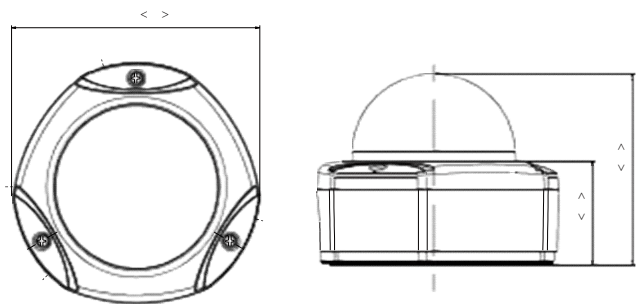

PHOTO INDICATION

- ① Reset Button
- ② Memory Card Slot
- ③ Reset Button
- ④ Digital Input / Output and Audio Input / Output

DIMENSION DIAGRAM

Unit: mm [inch]

ACCESSORY OPTIONS

Dome Cover		
PDCX-1101		4-inch, smoke, vandal proof

• Interface

Digital Input	1, Terminal block
Digital Output	1, Terminal block
Local Storage	MicroSDHC/MicroSDXC memory card slot (card not included)

• General

Power Source / Consumption	PoE Class 2 (IEEE802.3af) / 6.49 W (IR on)
Weight	1032 g (2.275 lb)
Dimensions (Ø x H)	150mm x 117mm (5.9" x 4.6")
Environmental Casing	Weatherproof (IP66 rated); Vandal proof (IK10 rated); Transparent dome cover
Mount Type	Surface, Pendant, Wall, Corner, Pole, Flush, Gang box
Starting Temperature	-20°C ~ 50°C (-4°F ~ 122°F)
Operating Temperature	-40°C ~ 50°C (-40°F ~ 122°F)
Operating Humidity	10% ~ 85% RH
Approvals	CE (EN 55022 Class B, EN 55024), FCC (Part15 Subpart B Class B), IK10, IP66, NEMA 4X