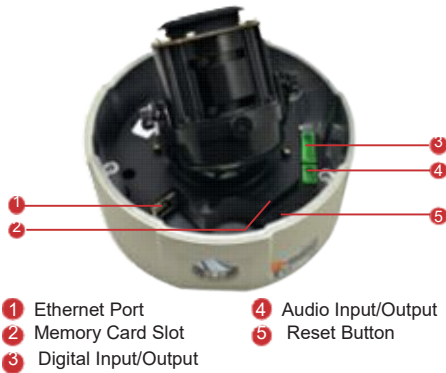

E89

10MP, Outdoor Dome with D/N, Adaptive IR, Basic WDR, Vari-focal Lens

- 10 Megapixel with 4K/1080p
- Day & Night with Adaptive IR LED
- Vari-focal Lens with f3.1-13mm / F1.4
- Basic WDR (70 dB)
- 30 fps at 1920 x 1080
- Wide Angle
- Weatherproof (IP66) and Vandal Proof (IK10)

PHOTO INDICATION

DIMENSION DIAGRAM

Unit: mm [inch]

ACCESSORY OPTIONS

Dome Cover		
PDCX-1104		4-inch, smoked, vandal proof

Popular Mounting Solutions	
Surface	Accessories not required
Wall	PMAX-0101 PMAX-0305 
Pendant	PMAX-0101 PMAX-0103 
Corner	PMAX-0101 PMAX-0305 PMAX-0402 
Pole	PMAX-0101 PMAX-0305 PMAX-0503 
Flush	PMAX-1015 
Gang Box	PMAX-0804 

• Interface

Digital Input	2, Terminal block
Digital Output	2, Terminal block
Local Storage	MicroSDHC/MicroSDXC memory card slot (card not included)

• General

Power Source / Consumption	PoE Class 2 (IEEE802.3af) / 5.28 W (IR on)
Weight	1.785 kg (3.935 lb)
Dimensions (Ø x H)	152.8 mm x 128.5 mm (6.0" x 5.1")
Environmental Casing	Weatherproof (IP66 rated); Vandal proof (IK10); Transparent dome cover
Mount Type	Surface, Pendant, Wall, Corner, Pole, Gang box
Starting Temperature	-20°C ~ 50°C (-4°F ~ 122°F)
Operating Temperature	-40°C ~ 50°C (-40°F ~ 122°F)
Operating Humidity	10% ~ 85% RH
Approvals	CE (EN 55022 Class B, EN 55024), FCC (Part 15 Subpart B Class B), IP66, IK10, NEMA 4X