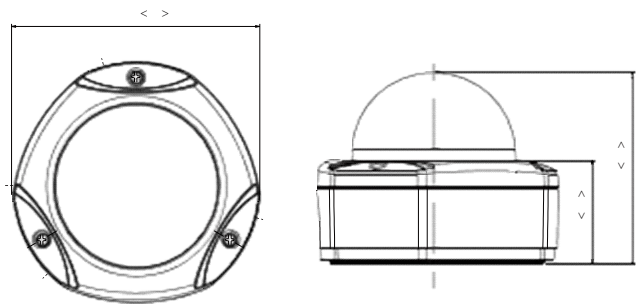

E89

10MP, Outdoor Dome with D/N, Adaptive IR, Basic WDR, Vari-focal Lens

- 10 Megapixel with 4K/1080p
- Day & Night with Adaptive IR LED
- Vari-focal Lens with f3.1-13mm / F1.4
- Basic WDR (70 dB)
- 30 fps at 1920 x 1080
- Wide Angle
- Weatherproof (IP66) and Vandal Proof (IK10)

PHOTO INDICATION

DIMENSION DIAGRAM

Unit: mm [inch]

ACCESSORY OPTIONS

Dome Cover		
PDCX-1104		4-inch, smoked, vandal proof

Popular Mounting Solutions	
Surface	Accessories not required
Wall	PMAX-0101 PMAX-0305 
Pendant	PMAX-0101 PMAX-0103 
Corner	PMAX-0101 PMAX-0305 PMAX-0402 
Pole	PMAX-0101 PMAX-0305 PMAX-0503 
Flush	PMAX-1015 
Gang Box	PMAX-0804 

• Interface

Digital Input	2, Terminal block
Digital Output	2, Terminal block
Local Storage	MicroSDHC/MicroSDXC memory card slot (card not included)

• General

Power Source / Consumption	PoE Class 2 (IEEE802.3af) / 5.28 W (IR on)
Weight	1.785 kg (3.935 lb)
Dimensions (Ø x H)	152.8 mm x 128.5 mm (6.0" x 5.1")
Environmental Casing	Weatherproof (IP66 rated); Vandal proof (IK10); Transparent dome cover
Mount Type	Surface, Pendant, Wall, Corner, Pole, Gang box
Starting Temperature	-20°C ~ 50°C (-4°F ~ 122°F)
Operating Temperature	-40°C ~ 50°C (-40°F ~ 122°F)
Operating Humidity	10% ~ 85% RH
Approvals	CE (EN 55022 Class B, EN 55024), FCC (Part 15 Subpart B Class B), IP66, IK10, NEMA 4X