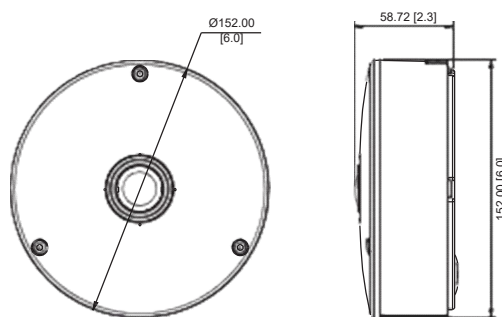

KCM-7911

4M Outdoor Hemispheric with D/N,
Advanced WDR, Fisheye lens

- 1/2.5" Progressive Scan CMOS
- Day and night function with mechanical IR cut filter
- Minimum illumination 0.06 lux at F2.8
- 180°/360° panorama and ePTZ view
- Built-in f1.05 mm / F2.8 Megapixel Fisheye lens
- 6 fps at 2032 x 1920 resolution
- Selectable H.264, MPEG-4 SP, MJPEG compressions with dual streaming
- Up to 6 cropped regions as independent channels
- Two-way audio
- Video motion detection
- Digital input and digital output
- Advanced WDR
- 2D+3D Digital Noise Reduction
- MircoSDHC card slot for local storage
- Powered by PoE Class 3 / DC 12V
- Weatherproof IP66 rated casing

PHOTO INDICATION

DIMENSION DIAGRAM

Unit: mm [inch]

ACCESSORY OPTIONS

Power Adapter

PPBX-0002

Universal Power Adapter,
100~240V,
4 different connectors included

Popular Mounting Solutions

Surface	PMAX-0802	
Wall	PMAX-0310	
Pendant	PMAX-0101 PMAX-0103	
Pole	PMAX-0310 PMAX-0502	

PRODUCT SPECIFICATION**KCM-7911****• Device**

Device Type	Outdoor Hemispheric Camera
Image Sensor	Progressive Scan CMOS
Sensor Size	1/2.5" (5.7 x 4.28 mm)
Day / Night	Yes
Minimum Illumination	Color: 1.63 lux at F2.8 (30 IRE, 2400°K); B/W: 0.06 lux at F2.8 (30 IRE, 2400°K)
Color to B/W switch	ISP based switch, configurable
Mechanical IR Cut Filter	Yes
IR Sensitivity Range	700 - 1100 nm
IR LED	No
Electronic Shutter	1 /15 - 1/2000 sec (auto mode)

• Interface

Digital Input	2, terminal block
Digital Output	2, terminal block
Local Storage	MicroSDHC memory card slot (card not included)

• General

Power Source / Consumption	PoE Class 3 (IEEE 802.3af) / 9.6W DC 12V / 7.68W (adapter not included)
Weight	800 g (1.76 lb)
Dimensions (Ø x H)	152mm x 58.72mm (6" x 2.3")
Mount Type	Surface, Pendant, Wall, Corner, Pole, Ceiling
Operating Temperature	-30 °C - 50°C (-22°F - 122°F)
Operating Humidity	10% ~ 85% RH
Approvals	CE, FCC, IP66