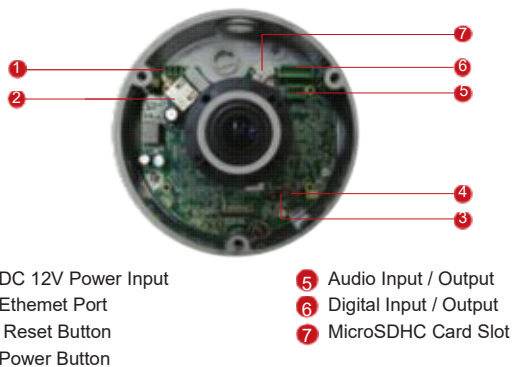

KCM-7911

4M Outdoor Hemispheric with D/N,
Advanced WDR, Fisheye lens

- 1/2.5" Progressive Scan CMOS
- Day and night function with mechanical IR cut filter
- Minimum illumination 0.06 lux at F2.8
- 180°/360° panorama and ePTZ view
- Built-in f1.05 mm / F2.8 Megapixel Fisheye lens
- 6 fps at 2032 x 1920 resolution
- Selectable H.264, MPEG-4 SP, MJPEG compressions with dual streaming
- Up to 6 cropped regions as independent channels
- Two-way audio
- Video motion detection
- Digital input and digital output
- Advanced WDR
- 2D+3D Digital Noise Reduction
- MircoSDHC card slot for local storage
- Powered by PoE Class 3 / DC 12V
- Weatherproof IP66 rated casing

PHOTO INDICATION

DIMENSION DIAGRAM

Unit: mm [inch]

ACCESSORY OPTIONS

Power Adapter

PPBX-0002

Universal Power Adapter,
100~240V,
4 different connectors included

Popular Mounting Solutions

• Interface

Digital Input	2, terminal block
Digital Output	2, terminal block
Local Storage	MicroSDHC memory card slot (card not included)

• General

Power Source / Consumption	PoE Class 3 (IEEE 802.3af) / 9.6W DC 12V / 7.68W (adapter not included)
Weight	800 g (1.76 lb)
Dimensions (Ø x H)	152mm x 58.72mm (6" x 2.3")
Mount Type	Surface, Pendant, Wall, Corner, Pole, Ceiling
Operating Temperature	-30 °C - 50°C (-22°F - 122°F)
Operating Humidity	10% ~ 85% RH
Approvals	CE, FCC, IP66