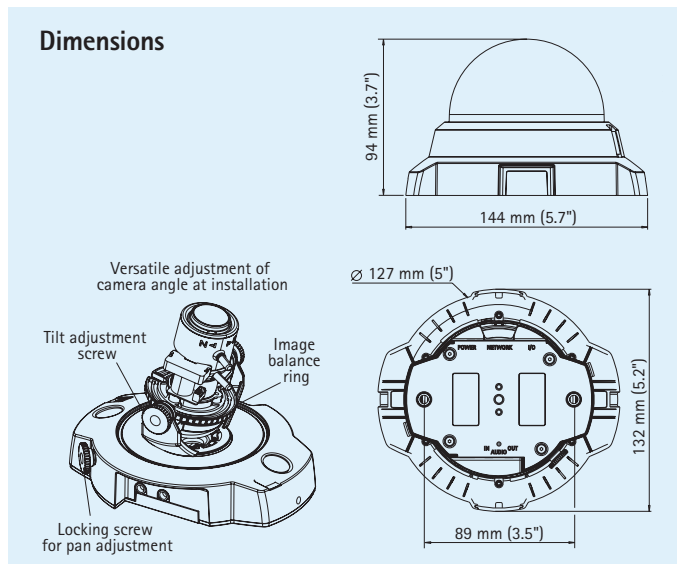

More information is available at www.axis.com

Dimensions

Optional accessories

Drop-ceiling mount kit, transparent or smoked cover

Optional casings with smoked cover or black casing

Various mounting kits

For information on AXIS Camera Station and video management software from Axis' Application Development Partners, see www.axis.com/products/video/software/