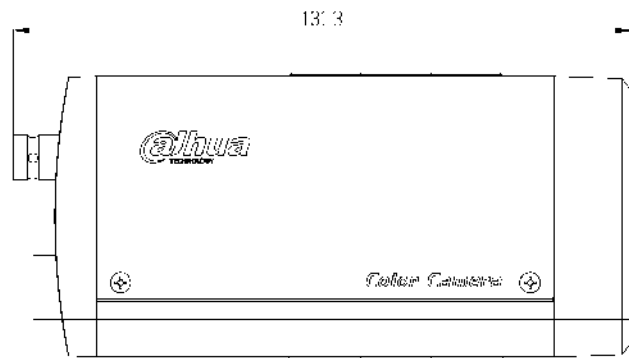

## Specifications

Model	DH-CA-F581EP-A	DH-CA-F581EN-A
<b>Camera</b>		
Image Sensor	1/3" Super HAD CCD II	
Video Format	PAL	NTSC
Effective Pixels	976(H) x 582(V), 570K pixels	976(H) x 494(V), 480K pixels
Horizontal Resolution	Color: 700TVL, B/W: 750TVL	
Mini. Illumination	Color: 0.001Lux@F1.2, 0.0001Lux@F1.2(Slow shutter, 512x)	
	B/W: 0.0001Lux@F1.2, 0.00001Lux@F1.2(Slow shutter, 512x)	
Electronic Shutter	Auto: 1/50s~1/100,000s, 10s~1/100,000s@(Slow shutter, 512x)	Auto: 1/60s~1/100,000s, 8s~1/100,000s@(Slow shutter, 512x)
	Manual: 1/50s, 1/120s, 1/250s, 1/500s, 1/1000s, 1/2000s, 1/4000s, 1/10,000s	Manual: 1/60s, 1/100s, 1/250s, 1/500s, 1/1000s, 1/2000s, 1/4000s, 1/10,000s
Synchronization	Internal / Line lock	
S/N Ratio	>60dB	
Video Output	1Vp-p Composite Output (75Ω/BNC)	
<b>Lens</b>		
Lens Type	Manual / Auto Iris	
Mount Type	C / CS	
<b>Operational(OSD)</b>		
Lens	Manual / DC / Video	
WDR	Off / On (500x)	
Shutter / AGC	Auto / Manual	
White Balance	ATW / Push / User 1 / User 2 / ANTI CR / Manual / Push lock	
Backlight	Off / BLC / HLC	
Picture Adjust	Mirror / Brightness / Contrast / Sharpness / Hue / Gain	
ATR-EX	Off / On (Contrast)	
Motion Detect	Off / On (Sensitivity / Block display / Area selection)	
Privacy	Off / On (Area selection / Color / Transparent / Mosaic)	
Day/Night	Auto (ICR) / B/W / Color	
Noise Reduction	Off / 2D / 3D	
Digital zoom	Magnitude / Position	
DIS	Off / On	
Camera ID	Off / On (Character / Position)	
Language	English, Chinese	
<b>General</b>		
Communication	RS-485	
Power Supply	AC24V±10% / DC12V±10%	
Power Consumption	Max 6W	
Working Temperature	-10°C~+60°C	
Dimension	131.3mm x 64.6mm x 61.2mm	

### Dimensions (mm)

---