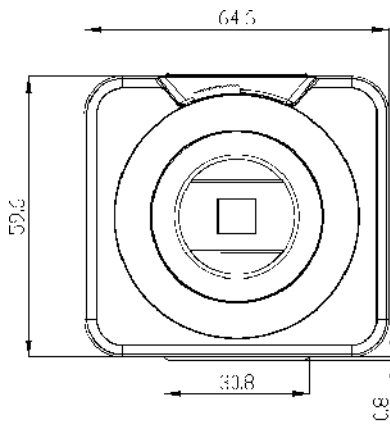

## Specifications

Model	DH-CA-F581EP-A	DH-CA-F581EN-A
<b>Camera</b>		
Image Sensor	1/3" Super HAD CCD II	
Video Format	PAL	NTSC
Effective Pixels	976(H) x 582(V), 570K pixels	976(H) x 494(V), 480K pixels
Horizontal Resolution	Color: 700TVL, B/W: 750TVL	
Mini. Illumination	Color: 0.001Lux@F1.2, 0.0001Lux@F1.2(Slow shutter, 512x)	
	B/W: 0.0001Lux@F1.2, 0.00001Lux@F1.2(Slow shutter, 512x)	
Electronic Shutter	Auto: 1/50s~1/100,000s, 10s~1/100,000s@(Slow shutter, 512x)	Auto: 1/60s~1/100,000s, 8s~1/100,000s@(Slow shutter, 512x)
	Manual: 1/50s, 1/120s, 1/250s, 1/500s, 1/1000s, 1/2000s, 1/4000s, 1/10,000s	Manual: 1/60s, 1/100s, 1/250s, 1/500s, 1/1000s, 1/2000s, 1/4000s, 1/10,000s
Synchronization	Internal / Line lock	
S/N Ratio	>60dB	
Video Output	1Vp-p Composite Output (75Ω/BNC)	
<b>Lens</b>		
Lens Type	Manual / Auto Iris	
Mount Type	C / CS	
<b>Operational(OSD)</b>		
Lens	Manual / DC / Video	
WDR	Off / On (500x)	
Shutter / AGC	Auto / Manual	
White Balance	ATW / Push / User 1 / User 2 / ANTI CR / Manual / Push lock	
Backlight	Off / BLC / HLC	
Picture Adjust	Mirror / Brightness / Contrast / Sharpness / Hue / Gain	
ATR-EX	Off / On (Contrast)	
Motion Detect	Off / On (Sensitivity / Block display / Area selection)	
Privacy	Off / On (Area selection / Color / Transparent / Mosaic)	
Day/Night	Auto (ICR) / B/W / Color	
Noise Reduction	Off / 2D / 3D	
Digital zoom	Magnitude / Position	
DIS	Off / On	
Camera ID	Off / On (Character / Position)	
Language	English, Chinese	
<b>General</b>		
Communication	RS-485	
Power Supply	AC24V±10% / DC12V±10%	
Power Consumption	Max 6W	
Working Temperature	-10°C~+60°C	
Dimension	131.3mm x 64.6mm x 61.2mm	

### Dimensions (mm)

---