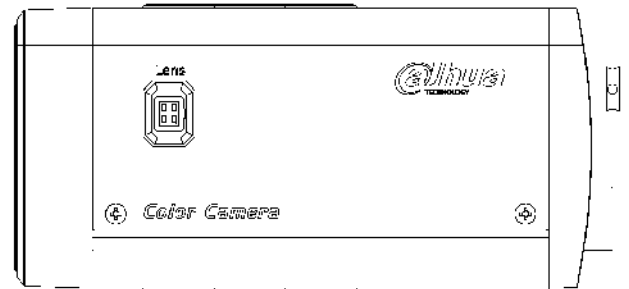

DH-CA-F581EP/N-A

Weight	500g

Dimensions (mm)

Dahua Technology Co., Ltd.

1187 BinAn Road, Binjiang District, Hangzhou, China

Tel: +86-571-87688883

Fax: +86-571-87688815

Email: overseas@dahuatech.com

www.dahuatech.com

*Design and specifications are subject to change without notice.

© 2011 Dahua Technology Co., Ltd.