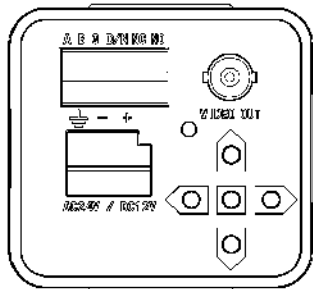

## Specifications

Model	DH-CA-F581EP-A	DH-CA-F581EN-A
<b>Camera</b>		
Image Sensor	1/3" Super HAD CCD II	
Video Format	PAL	NTSC
Effective Pixels	976(H) x 582(V), 570K pixels	976(H) x 494(V), 480K pixels
Horizontal Resolution	Color: 700TVL, B/W: 750TVL	
Mini. Illumination	Color: 0.001Lux@F1.2, 0.0001Lux@F1.2(Slow shutter, 512x)	
	B/W: 0.0001Lux@F1.2, 0.00001Lux@F1.2(Slow shutter, 512x)	
Electronic Shutter	Auto: 1/50s~1/100,000s, 10s~1/100,000s@(Slow shutter, 512x)	Auto: 1/60s~1/100,000s, 8s~1/100,000s@(Slow shutter, 512x)
	Manual: 1/50s, 1/120s, 1/250s, 1/500s, 1/1000s, 1/2000s, 1/4000s, 1/10,000s	Manual: 1/60s, 1/100s, 1/250s, 1/500s, 1/1000s, 1/2000s, 1/4000s, 1/10,000s
Synchronization	Internal / Line lock	
S/N Ratio	>60dB	
Video Output	1Vp-p Composite Output (75Ω/BNC)	
<b>Lens</b>		
Lens Type	Manual / Auto Iris	
Mount Type	C / CS	
<b>Operational(OSD)</b>		
Lens	Manual / DC / Video	
WDR	Off / On (500x)	
Shutter / AGC	Auto / Manual	
White Balance	ATW / Push / User 1 / User 2 / ANTI CR / Manual / Push lock	
Backlight	Off / BLC / HLC	
Picture Adjust	Mirror / Brightness / Contrast / Sharpness / Hue / Gain	
ATR-EX	Off / On (Contrast)	
Motion Detect	Off / On (Sensitivity / Block display / Area selection)	
Privacy	Off / On (Area selection / Color / Transparent / Mosaic)	
Day/Night	Auto (ICR) / B/W / Color	
Noise Reduction	Off / 2D / 3D	
Digital zoom	Magnitude / Position	
DIS	Off / On	
Camera ID	Off / On (Character / Position)	
Language	English, Chinese	
<b>General</b>		
Communication	RS-485	
Power Supply	AC24V±10% / DC12V±10%	
Power Consumption	Max 6W	
Working Temperature	-10°C~+60°C	
Dimension	131.3mm x 64.6mm x 61.2mm	

### Dimensions (mm)

---