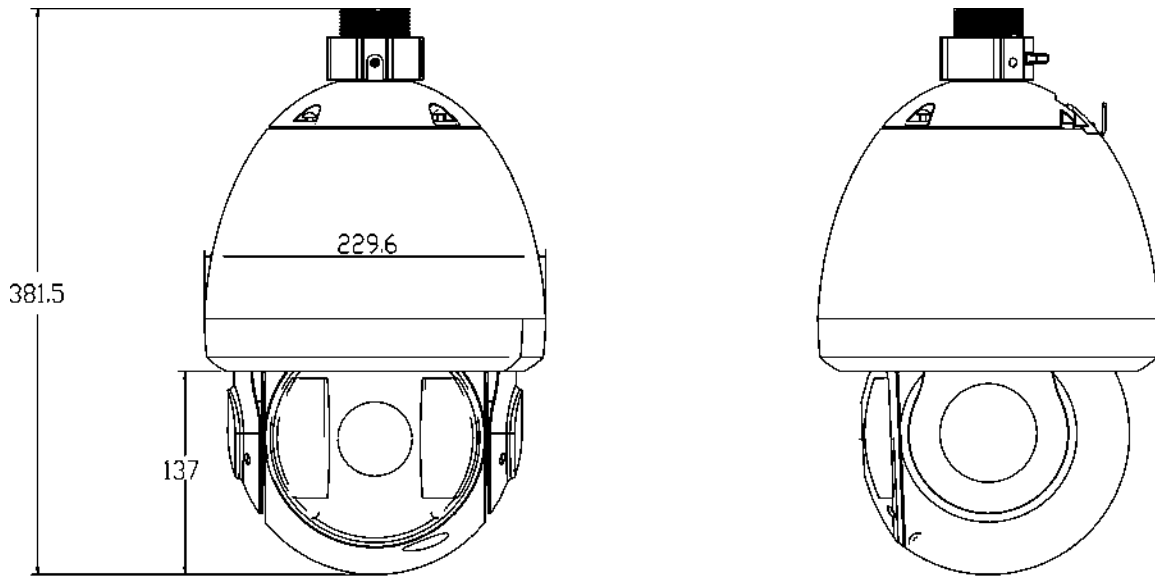

DH-SD6983A-HN

Dimensions (mm)

DH-SD6983A-HN

Technical Specifications

Model	DH-SD6983A-HN	
Camera		
Image Sensor	1/3" CMOS	
Effective Pixels	2048(H) x 1536(V), 3 Megapixels	
Scanning System	Progressive	
Electronic Shutter Speed	1/1 ~ 1/30,000s	
Min. Illumination	Color: 0.05Lux@F1.6, B/W: 0.005Lux@F1.6	
S/N Ratio	More than 50dB	
Video Output	BNC(1.0Vp-p/75Ω), PAL / NTSC	
Camera Features		
Max. IR LEDs Length	100m	
Day/Night	Auto(ICR) / Color / B/W	
Backlight Compensation	BLC / HLC / WDR (100db, 1080P mode)	
White Balance	Auto, ATW, Indoor, Outdoor, Manual	
Gain Control	Auto / Manual	
Noise Reduction	2D / 3D	
Privacy Masking	Up to 24 areas	
Digital Zoom	16x	
Lens		
Focal Length	4.7mm ~ 94.0mm(20x Optical zoom)	
Max Aperture	F1.6 ~ F3.5	
Focus Control	Auto / Manual	
Angle of View	H: 58.2° ~ 2.9°	
Close Focus Distance	10mm~ 1000mm	
PTZ		
Pan/Tilt Range	Pan: 0° ~ 360° endless; Tilt: -2° ~ 90°, auto flip 180°	
Manual Control Speed	Pan: 0.1° ~160° /s; Tilt: 0.1° ~120° /s	
Preset Speed	Pan: 240° /s; Tilt: 200° /s	
Preset	80(DH-SD), 255(Pelco-P/D)	
PTZ Mode	5 Pattern, 8 Tour, Auto Pan, Auto Scan	
Speed Setup	Human-oriented focal length/ speed adaptation	
Power up Action	Auto restore to previous PTZ and lens status after power failure	
Idle Motion	Activate Preset/Pan/Scan/Tour/Pattern if there is no command in the specified period	
Time Task	Auto activation of Preset/Pan/Scan/Tour/Pattern by preset-time	
Protocol	DH-SD, Pelco-P/D (Auto recognition)	
Video		
Compression	H.264 / MJPEG	
Resolution	3MP(2048×1536) / 1080P(1920×1080) / 720P(1280×720) / D1(704×576/704×480) / CIF(352×288/352×240)	
Frame Rate	Main Stream	3MP(1 ~ 15fps) / 1080P/720P(1 ~ 25/30fps)