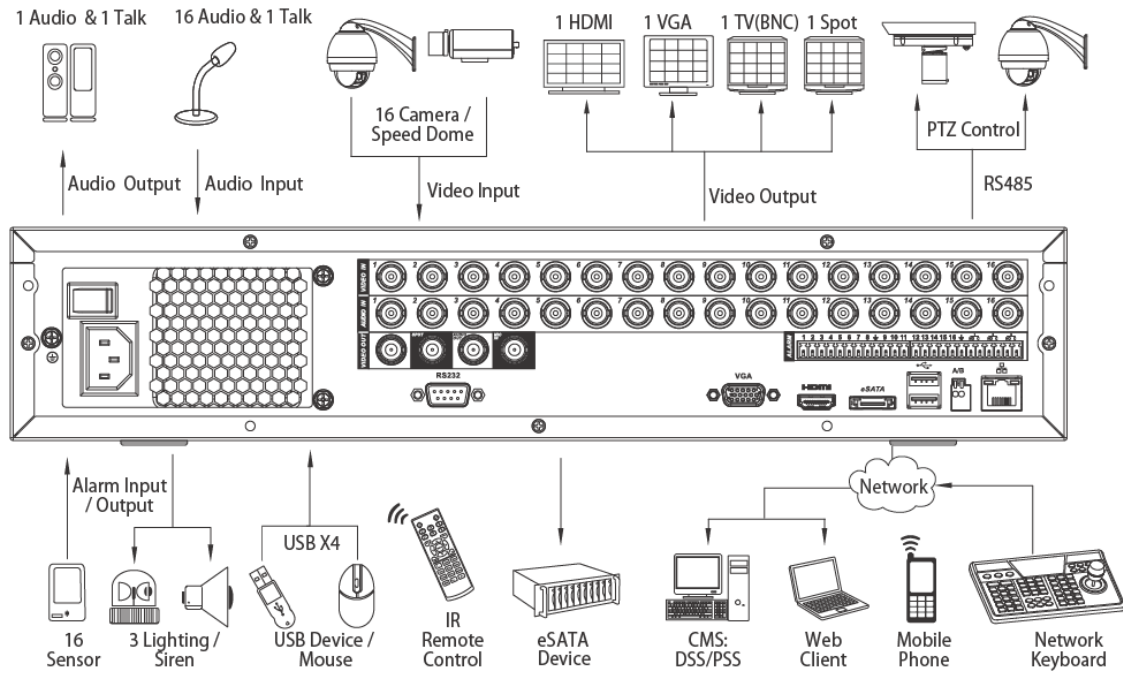

DH-DVR5804/5808/5816

* Takes DVR5816 as an example

Dahua Technology Co., Ltd.

1199' BinAn Road, Binjiang District, Hangzhou, China

Tel: +86-571-87688883

Fax: +86-571-87688815

Email: overseas@dahuatech.com

www.dahuatechsecurity.com

*Design and specifications are subject to change without notice.

© 2014 Dahua Technology Co., Ltd.