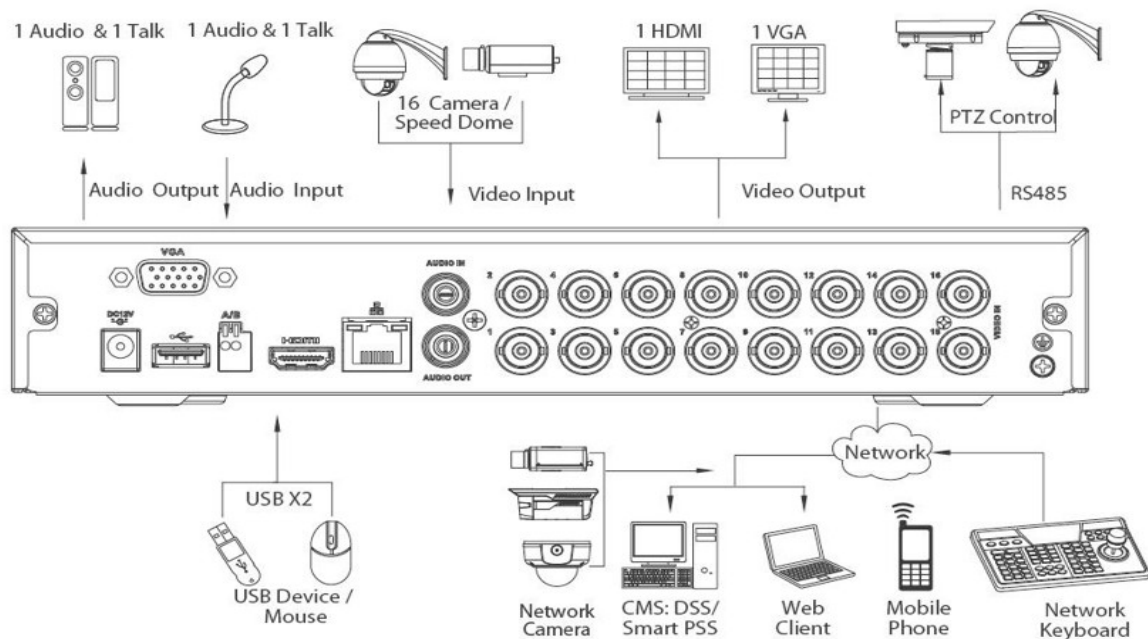

DH-HCVR4104/4108/4116HS-S2

Network Functions	HTTP, IPv4/IPv6, TCP/IP, UPNP, RTSP, UDP, SMTP, NTP, DHCP, DNS, PPPOE, DDNS, FTP, IP Filter, SNMP, P2P	
Max. User Access	128 users	
Smart Phone	iPhone, iPad, Android, Windows Phone	
Storage		
Internal HDD	1 SATA port, up to 4TB	
Auxiliary Interface		
USB Interface	2 ports(1 Rear), USB2.0	
RS485	1 port, For PTZ Control	
General		
Power Supply	DC12V/1.5A	DC12V/2A
Power Consumption	10W(without HDD)	
Working Environment	-10°C ~ +55°C / 10%~90%RH / 86~106kpa	
Dimension(W×D×H)	Compact 1U, 260mm×220mm×40mm	
Weight	0.75KG(without HDD)	

System Connection

*Takes HCVR4116HS-S2 as an example

Dahua Technology Co., Ltd.

1199' BinAn Road, Binjiang District, Hangzhou, China

Tel: +86-571-87688883

Fax: +86-571-87688815

Email: overseas@dahuatech.com

www.dahuatech.com

*Design and specifications are subject to change without notice.

© 2015 Dahua Technology Co., Ltd.