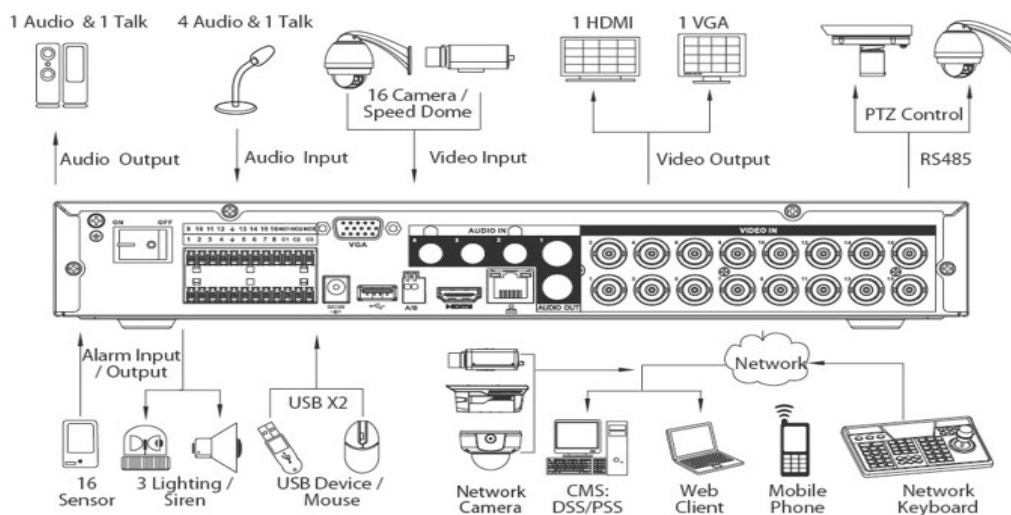

DH-HCVR4104/4108/4116HE-S2

Backup Mode	USB Device/Internal SATA burner/Network	
Network		
Ethernet	RJ-45 port (10/100M)	
Network Functions	HTTP, IPv4/IPv6, TCP/IP, UPNP, RTSP, UDP, SMTP, NTP, DHCP, DNS, PPPOE, DDNS, FTP, IP Filter, SNMP, P2P	
Max. User Access	128 users	
Smart Phone	iPhone, iPad, Android, Windows Phone	
Storage		
Internal HDD	1 SATA port, up to 4TB	
Auxiliary Interface		
USB Interface	2 ports(1 Rear), USB2.0	
RS485	1 port, For PTZ Control	
General		
Power Supply	DC12V/1.5A	DC12V/2A
Power Consumption	10W(without HDD)	
Working Environment	-10°C ~ +55°C / 10%~90%RH / 86~106kpa	
Dimension(W×D×H)	Mini 1U, 325mm×255mm×55mm	
Weight	1.5KG(without HDD)	

System Connection

*Takes HCVR4116HE-S2 as an example

Dahua Technology Co., Ltd.

1199' BinAn Road, Binjiang District, Hangzhou, China

Tel: +86-571-87688883

Fax: +86-571-87688815

Email: overseas@dahuatech.com

www.dahuatech.com

*Design and specifications are subject to change without notice.

© 2015 Dahua Technology Co., Ltd.