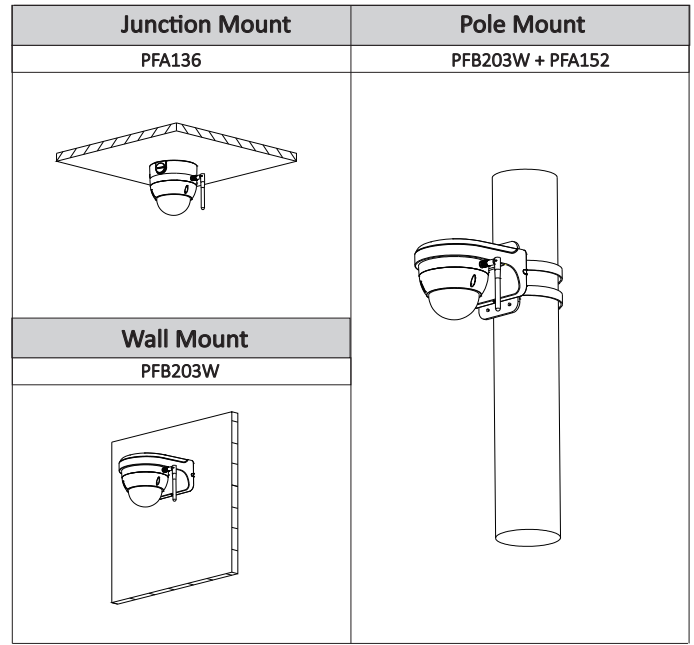

Construction

Casing	Metal
Dimensions	Φ109.9mm × 81mm (4.33" × 3.19")
Net Weight	0.34Kg (0.75lb)
Gross Weight	0.47Kg (1.04lb)

Ordering Information

Type	Part Number	Description
3MP camera	DH-IPC-HDBW1320EP-W-0280B	3MP IR Mini-Dome Wi-Fi Network Camera, 2.8mm, PAL
	DH-IPC-HDBW1320EN-W-0280B	3MP IR Mini-Dome Wi-Fi Network Camera, 2.8mm, NTSC
	IPC-HDBW1320EP-W-0280B	3MP IR Mini-Dome Wi-Fi Network Camera, 2.8mm, PAL
	IPC-HDBW1320EN-W-0280B	3MP IR Mini-Dome Wi-Fi Network Camera, 2.8mm, NTSC
	DH-IPC-HDBW1320EP-W-0360B	3MP IR Mini-Dome Wi-Fi Network Camera, 3.6mm, PAL
	DH-IPC-HDBW1320EN-W-0360B	3MP IR Mini-Dome Wi-Fi Network Camera, 3.6mm, NTSC
	IPC-HDBW1320EP-W-0360B	3MP IR Mini-Dome Wi-Fi Network Camera, 3.6mm, PAL
	IPC-HDBW1320EN-W-0360B	3MP IR Mini-Dome Wi-Fi Network Camera, 3.6mm, NTSC
Accessories (optional)	PFA136	Junction box
	PFB203W	Wall mount
	PFA152	Pole mount

Accessories

Optional:

Dimensions (mm/inch)