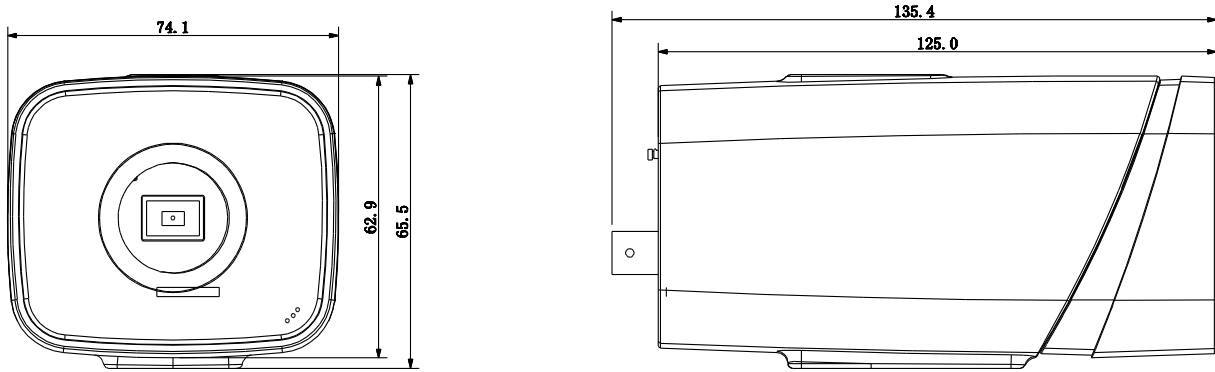

## Technical Specifications

<b>Model</b>	<b>DH-IPC-HF5421E</b>	
<b>Camera</b>		
Image Sensor	1/3" 4Megapixel progressive scan CMOS	
Effective Pixels	2688(H)x1520(V)	
Scanning System	Progressive	
Electronic Shutter Speed	Auto/Manual, 1/3(4)~1/100000s	
Min. Illumination	0.01Lux/F1.2 (Color), 0.001Lux/F1.2(B/W)	
S/N Ratio	More than 50dB	
Video Output	1 channel BNC (1.0Vp-p, 75Ω)	
<b>Camera Features</b>		
Max. IR LEDs Length	N/A	
Day/Night	Auto(ICR)/Color/B/W	
Backlight Compensation	BLC / HLC / WDR(120dB)	
White Balance	Auto/Sunny/Night/Outdoor/Customized	
Gain Control	Auto/Manual	
Noise Reduction	3D	
Privacy Masking	Up to 4 areas	
EIS	Support	
Smart focus	ABF	
<b>Lens</b>		
Mount Type	C/CS	
<b>Video</b>		
Compression	H.264/H.264B/H.264H/ MJPEG	
Resolution	4M(2688×1520)/4M(2560×1440)/3M(2304×1296)/1080P(1920×1080)/720P(1280×720)/D1(704×576/704×480)/CIF(352×288/352×240)	
Frame Rate	Main Stream	4M(1~20fps)/3M(1 ~ 25/30fps)
	Sub Stream	D1/CIF(1 ~ 25/30fps)
	Third Stream	720P(1-20fps)
Bit Rate	H.264: 32K ~ 10Mbps	
ROI	Up to 4 areas	
<b>Audio</b>		
Compression	G.711a / G.711u/ AAC	
Interface	1/1 channel In/Out(Built-in Mic)	
<b>Smart Function</b>		
Smart detection	Tripwire	
	Intrusion	
	Abandoned/Missing	
	Scene Change	
	Audio detect	
	Face detect	
<b>Network</b>		

## DH-IPC-HF5421E

Ethernet	RJ-45 (10/100Base-T)
Wi-Fi	N/A
Protocol	IPv4/IPv6, HTTP, HTTPS, SSL, TCP/IP, UDP, UPnP, ICMP, IGMP, SNMP, RTSP, RTP, SMTP, NTP, DHCP, DNS, PPPOE, DDNS, FTP, IP Filter, QoS, Bonjour,802.1x
Compatibility	ONVIF ,PSIA,CGI
Max. User Access	20 users
Smart Phone	iPhone, iPad, Android, Windows Phone
<b>Auxiliary Interface</b>	
Memory Slot	Micro SD card, Max 128GB
RS485	1
Alarm	2/1 channel In/Out
<b>General</b>	
Power Supply	DC12V/AC24V, PoE (802.3af)
Power Consumption	< 10W (ABF&ICR on)
Working Environment	-30°C~+60°C, Less than 95% RH
Ingress Protection	N/A
Dimensions	74.1mm×65.5mm×135.4mm
Weight	0.3Kg

## Dimensions (mm)