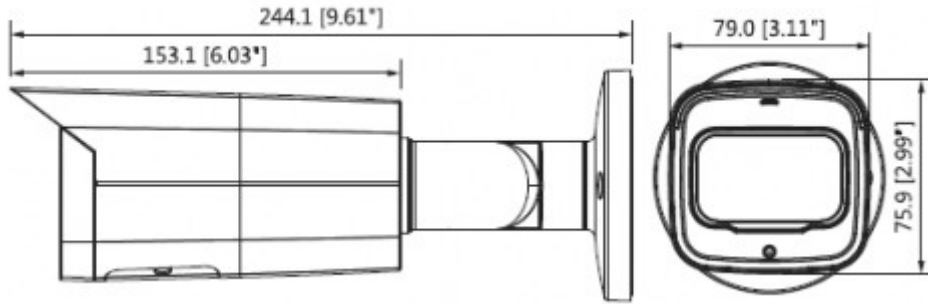

IPC-HFW4431TP-ASE-0360B

4MP WDR IR Mini Bullet Network Kamera

Arayüz	
Video Arayüzü	-
Ses Arayüzü	1/1 kanal Giriş / Çıkış
RS485	-
Alarm	1 kanal Giriş: 5mA 5VDC 1 kanal Çıkış: 300mA 12VDC
Güç	
Güç Kaynağı	DC12V, PoE (802.3af)
Güç Tüketimi	<11W
Çevre Koşulları	
Çalışma Koşulları	-30 ° C ~ + 60 ° C (-22 ° F ~ + 140 ° F) / az% 95 RH
Dayanıklılık Koşulları	-30 ° C ~ + 60 ° C (-22 ° F ~ + 140 ° F) / az% 95 RH
Koruma Sertifikası	IP67
Dayanıklılık Sertifikası	IK10
Fiziksel Özellikleri	
Kasa	Metal
Boyutlar	244.1mm x 79mm x 75.9mm
Net Ağırlık	0.815kg

IPC-HFW4431TP-ASE-0360B

4MP WDR IR Mini Bullet Network Kamera

Junction Mount	Pole Mount
PFA135	PFA135 + PFA152-E
 A technical line drawing showing a camera mounted on a wall. The camera is connected to a circular junction box, which is then mounted to a rectangular wall plate. The camera is oriented horizontally, pointing to the left.	 A technical line drawing showing a camera mounted on a vertical pole. The camera is connected to a circular junction box, which is secured to the pole with two metal brackets. The camera is oriented horizontally, pointing to the left.