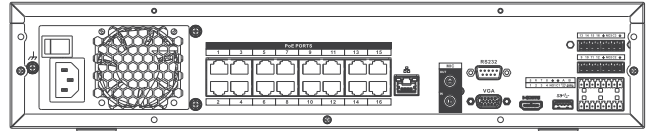

Ordering Information

Type	Part Number	Description
16 Channel NVR	DHI-NVR4816-16P-4KS2	16 Channel 2U 16PoE 4K&H.265 Lite Network Video Recorder
32 Channle NVR	DHI-NVR4832-16P-4KS2	32 Channle 2U 16PoE 4K&H.265 Lite Network Video Record

Rear Panel