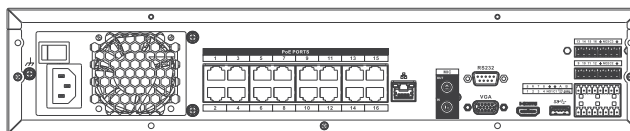

Ordering Information

Type	Part Number	Description
16 Channel NVR	DHI-NVR4816-16P-4KS2	16 Channel 2U 16PoE 4K&H.265 Lite Network Video Recorder
32 Channel NVR	DHI-NVR4832-16P-4KS2	32 Channel 2U 16PoE 4K&H.265 Lite Network Video Recorder

Rear Panel