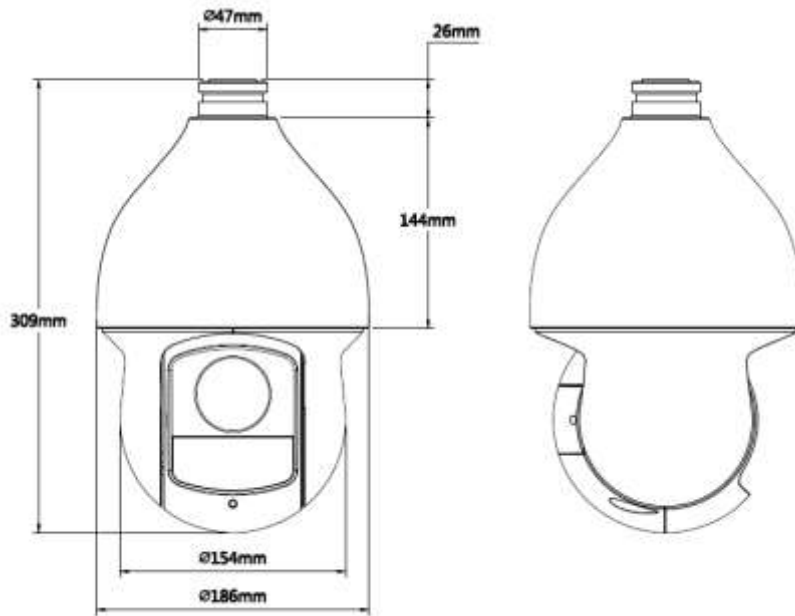

## Technical Specifications

<b>Model</b>	<b>DH-SD59230T-HN</b>
<b>Camera</b>	
Image Sensor	1/2.8" CMOS
Effective Pixels	1944(H) x 1092(V), 2Megapixels
Scanning System	Progressive
Electronic Shutter Speed	1/3 ~ 1/30,000s
Min. Illumination	Color: 0.05Lux@F1.6; B/W: 0.005Lux@F1.6
S/N Ratio	More than 55dB
<b>Camera Features</b>	
Day/Night	Auto(ICR) / Color / B/W
Backlight Compensation	BLC / HLC / DWDR (Digital WDR)
White Balance	Auto, ATW, Indoor, Outdoor, Manual
Gain Control	Auto / Manual
Noise Reduction	Ultra DNR (2D/3D)
Privacy Masking	Up to 24 areas
Digital Zoom	16x
<b>Lens</b>	
Focal Length	4.5mm~135mm (30x Optical zoom)
Max Aperture	F1.4 ~ F2.6
Focus Control	Auto / Manual
FOV-H	H: 67.8° ~ 2.4°
Close Focus Distance	100mm~ 1000mm
<b>PTZ</b>	
Pan/Tilt Range	Pan: 0° ~ 360° endless; Tilt: -15° ~ 90°, auto flip 180°
Manual Control Speed	Pan: 0.1° ~300° /s; Tilt: 0.1° ~200° /s
Preset Speed	Pan: 400° /s; Tilt: 300° /s
Preset	300
PTZ Mode	5 Pattern, 8 Tour, Auto Pan, Auto Scan
Speed Setup	Human-oriented focal length/ speed adaptation
Power up Action	Auto restore to previous PTZ and lens status after power failure
Idle Motion	Activate Preset/ Pan/ Scan/ Tour/ Pattern if there is no command in the specified period
IR Distance	100m
<b>Video</b>	
Compression	H.264 / MJPEG

## Dimensions (mm)