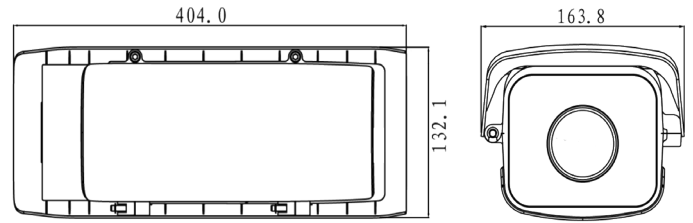

Environmental

Operating Conditions	-40°C ~ 70°C (-40°F ~ +158°F) / Less than 95% RH
Ingress Protection	IP66
Vandal Resistance	N/A

Construction

Casing	Metal
Dimensions	Φ404mm×164mm×132mm
Net Weight	4.0kg(8.82lb)

Ordering Information

Type	Part Number	Description
2MP Zoom Camera	DH-SDZW2030S-N	2MP 30x Starlight IR Zoom Network Camera, WDR, PAL
	DH-SDZW2030SN-N	2MP 30x Starlight IR Zoom Network Camera, WDR, NTSC
	SDZW2030S-N	2MP 30x Starlight IR Zoom Network Camera, WDR, PAL
	SDZW2030SN-N	2MP 30x Starlight IR Zoom Network Camera, WDR, NTSC
Accessories	DC12V/5A	Power Adapter
	PFB600W	Ceiling Mount
	PFB601W	Ceiling Mount

Dimensions (mm)

Accessories

Optional: