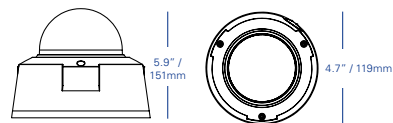

Specifications

Audio	N437BEW/P	N437VEW/P
Input/Output	1 Input / 1 Outputs	
Encoding	G.711a / G.711u / PCM	
Mechanical		
Material	Aluminum Alloy	
Junction Box Compatibility	S1JF2G	S1JF5G
Product Dimensions (D x H)	10.6" x 4.3" x 3.9" / 268 x 109 x 100mm	φ 5.9" x 4.7" / φ 151 x 119mm
Product Weight	3.1lb / 1.4kg	2.6lbs / 1.2kg
Electrical		
Network Port	RJ45 (10/100/1000 Base-T)	
Analog Video Out (service only)	Yes, 2-pin to BNC F type, NTSC Default	
Power Input	24V AC	12V DC / 24V AC
Power over Ethernet Type (PoE)	PoE (802.3af)	
Power Consumption (Maximum)	15 W	18 W
Current Consumption (Maximum)	625mA	1000mA (12V) / 759mA (24 V)
Edge Storage	Yes / microSD Type (64GB max.)	
Built-in Heater	Yes	No
Alarm I/O	2 Inputs / 1 Output	1 Input / 1 Output
Environmental		
Storage Temperature	-40°F ~ +140°F / -40°C ~ +60°C	-22°F ~ +140°F / -30°C ~ +60°C
Storage Humidity	Less than 95% RH	
Operating Temperature	-40°F ~ +140°F / -40°C ~ +60°C	-22°F ~ +140°F / -30°C ~ +60°C
Operating Humidity	Less than 95% RH	
Cold Start Temperature	-40°F / -40°C	-22°F / -30°C
Ingress Protection	IP66 Rated	
Vandal Resistance	N/A	IK10 Rated

Dimensions

N437VEW