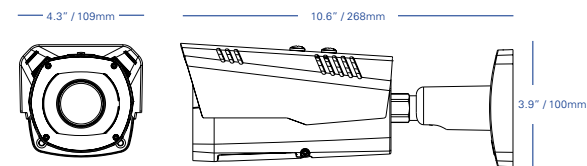

N437BEW

Ordering Information

N437VEW: 8-41430-01048-7
N437BEW: 8-41430-01047-0

N437VEWP: 8-41430-01150-7
N437BEWP: 8-41430-01154-5

Package Dimensions

7.6 x 7.5 x 8" / 192 x 190 x 202mm
13.4 x 6.5 x 6.5" / 340 x 164 x 165mm

7.6 x 7.5 x 8" / 192 x 190 x 202mm
13.4 x 6.5 x 6.5" / 340 x 164 x 165mm

MARKHAM, ONTARIO

FLIR Systems, Inc.
250 Royal Crest Court
Markham, ON L3R 3S1
Canada
PH: +1 866.344.4674

www.flir.com/security
NASDAQ: FLIR

PORTLAND

Corporate Headquarters
FLIR Systems, Inc.
27700 SW Parkway Ave.
Wilsonville, OR 97070
USA
PH: +1 866.477.3687