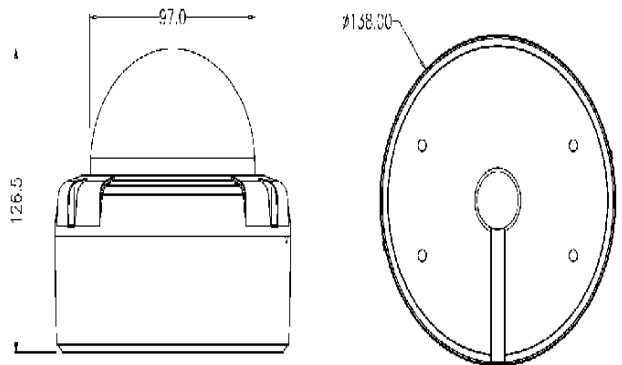

SC-I122V-SZW

2 MP Motorized Zoom Lens Network Dome Camera (STARVIS)

Key Features

- Up to 2 Megapixel high resolution
- H.265 / H.264 video formats
- POE & DC 12V integration design
- 2.8~12mm motorized zoom lens
- Up to 30 meter IR range
- Dual video streams
- 120dB Wide Dynamic Range
- 3D Digital Noise Reduction
- IP66 weather-proof protection
- Support IE, Chrome, Safari, Firefox
- Latest ONVIF V2.4.1 supported
- Browser plug-in free

Specifications

Camera	
Image Sensor	1/2.8" Progressive Scan CMOS
Min. Illumination	Color: 0.001Lux @ (F1.6) ,B/W: 0 Lux with IR
Lens	2.8~12mm motorized zoom lens
Day & Night	IR cut filter with auto switch
DNR	3D DNR
Wide Dynamic Range	120dB
P&T rotation	Pan: 0° ~ 355°, Tilt: 0° ~ 90°, Rotation: 0° ~ 30°
Compression Standard	
Video Compression	H.265 / H.264
Dual streams	Support
Image	
Max. Resolution	1920 x 1080
Frame Rate	50Hz: 25fps (1920×1080) 60Hz: 30fps (1920×1080)
Image Setting	WDR, Compression, Rotate mode, Saturation, Brightness, Contrast
ROI Codec	Support, 8 regions
Network	
Alarm Trigger	Motion detection, Network disconnect, IP address conflict
Standards	ONVIF (PROFILE S, PROFILE G), CGI, RTSP, RTMP
Interface	
Communication	1 RJ45 100M/1000M Ethernet port
On-board storage	Build-in Micro SD/SDHC/SDXC slot, up to 128GB
Alarm interface	1x Alarm I/O
Audio interface	1x Audio in
General	
Operating Conditions	Temperature: -30°C – 60°C (-22°F – 140°F)
	Humidity: 95% or less (non-condensing)
Power Supply	DC12V ± 10%, PoE (802.3af)
Power Consumption	Max. 8W
IR Range	Approx. 30 meters (100 feet)
Ingress Protection	IP66
Dimensions	Φ138 × 126.5 (5.4" × 5")