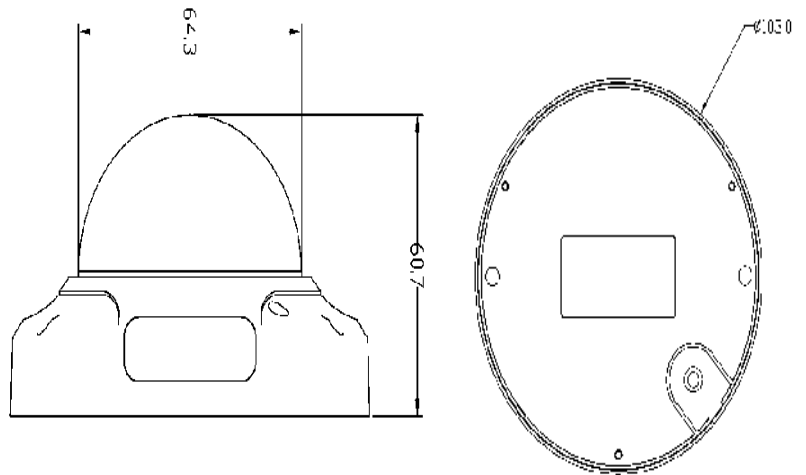

SC-I142F

4MP Fixed Lens Dome Camera

Key Features

- Up to 4 Megapixel high resolution
- H.265 / H.264 video formats
- POE & DC 12V integration design
- 4mm, 6mm M12 fixed lens option
- Up to 15 meter IR range
- Dual video streams
- 80dB Wide Dynamic Range
- 3D Digital Noise Reduction
- IP66 weather-proof protection
- Support IE, Chrome, Safari, Firefox
- Latest ONVIF V2.4.1 supported
- Browser plug-in free

Specification

Camera	
Image Sensor	1/3" Progressive Scan CMOS
Min. Illumination	Color: 0.01Lux @ (F1.6) ,B/W: 0 Lux with IR
Lens	4mm / 6mm M12 fixed lens
Day & Night	IR cut filter with auto switch
DNR	3D DNR
Wide Dynamic Range	80dB
P&T rotation	Pan: 0° ~ 30°, Tilt: 0° ~ 75°
Compression Standard	
Video Compression	H.265 / H.264
Dual streams	Support
Image	
Max. Resolution	2560 x 1440
Frame Rate	50Hz: 25fps(2560 x 1440, 1920 x 1080) 60Hz: 25fps(2560 x 1440, 1920 x 1080)
Image Setting	DWDR, Compression, Rotate mode, Saturation, Brightness, Contrast
ROI Codec	Support, 8 regions
Network	
Alarm Trigger	Motion detection, Network disconnect, IP address conflict
Standards	ONVIF (PROFILE S, PROFILE G), CGI, RTSP, RTMP
Interface	
Communication	1 RJ45 10M/100M Ethernet port
On-board storage	N/A
Alarm interface	N/A
Audio interface	N/A
General	
Operating Conditions	Temperature: -30°C – 60°C (-22°F – 140°F)
	Humidity: 95% or less (non-condensing)
Power Supply	DC12V ± 10%, PoE (802.3af)
Power Consumption	Max. 5W
IR Range	Approx. 15 meters (50 feet)
Ingress Protection	IP66
Dimensions	Φ103 × 60.7 (4" × 2.3")