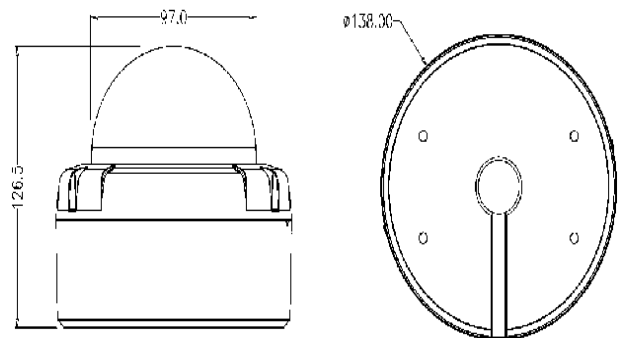

SC-I142V-SZ

4 MP Motorized Zoom Lens Network Dome Camera

Key Features

- Up to 4 Megapixel high resolution
- H.265 / H.264 video formats
- POE & DC 12V integration design
- 2.8~12mm motorized zoom lens
- ABF (Auto back focus)
- Up to 30 meter IR range
- Dual video streams
- 80dB Wide Dynamic Range
- 3D Digital Noise Reduction
- IP66 weather-proof protection
- Support IE, Chrome, Safari, Firefox
- Latest ONVIF V2.4.1 supported
- Browser plug-in free

Specifications

Camera	
Image Sensor	1/3" Progressive Scan CMOS
Min. Illumination	Color: 0.01Lux @ (F1.6) ,B/W: 0 Lux with IR
Lens	2.8~12mm motorized zoom lens
Day &Night	IR cut filter with auto switch
DNR	3D DNR
Wide Dynamic Range	80dB
P&T rotation	Pan: 0° ~ 355°, Tilt: 0° ~ 90°, Rotation: 0° ~ 30°
Compression Standard	
Video Compression	H.265 / H.264
Dual streams	Support
Image	
Max. Resolution	2560 x 1440
Frame Rate	50Hz: 25fps(2560 x 1440, 1920 x 1080) 60Hz: 25fps(2560 x 1440, 1920 x 1080)
Image Setting	DWDR, ABF,Compression, Rotate mode, Saturation, Brightness, Contrast
ROI Codec	Support, 8 regions
Network	
Alarm Trigger	Motion detection, Network disconnect, IP address conflict
Standards	ONVIF (PROFILE S, PROFILE G), CGI, RTSP, RTMP
Interface	
Communication	1 RJ45 100M/1000M Ethernet port
On-board storage	Build-in Micro SD/SDHC/SDXC slot, up to 128GB
Alarm interface	1x Alarm I/O
Audio interface	1x Audio in
General	
Operating Conditions	Temperature: -30°C – 60°C (-22°F – 140°F)
	Humidity: 95% or less (non-condensing)
Power Supply	DC12V ± 10%, PoE (802.3af)
Power Consumption	Max. 8W
IR Range	Approx. 30 meters (100 feet)
Ingress Protection	IP66
Dimensions	Φ138 × 126.5 (5.4" × 5")