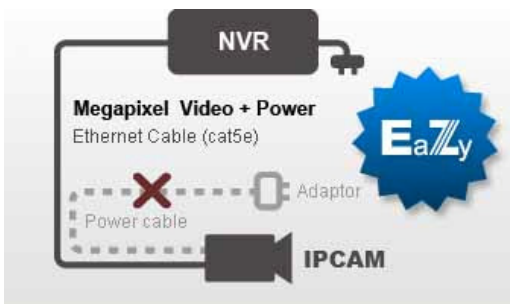

AVH 208

One Cable solution (PON)
HD Video Recording

8CH HD Video Recorder

Features

One Ethernet Cable Solution (PON, Power-over-Network)

Camera power supply & video transmission over one Ethernet cable to eliminate the needs of power adapters for your cameras during the whole HD surveillance system setup

HD Video Recording

- HD real-time recording brings users clear images while video recording and playback
- 1920*1080 Full HD video output service, giving the best image quality on LCD / LED monitors

Free DDNS Service

Free DDNS service to configure your device to Internet easily

Smart Recording

High video resolution switch for events to optimize the recording efficiency of the hard disk

Full HD HDMI Video Output

1920*1080 Full HD video output service, giving the best image quality on LCD / LED monitors