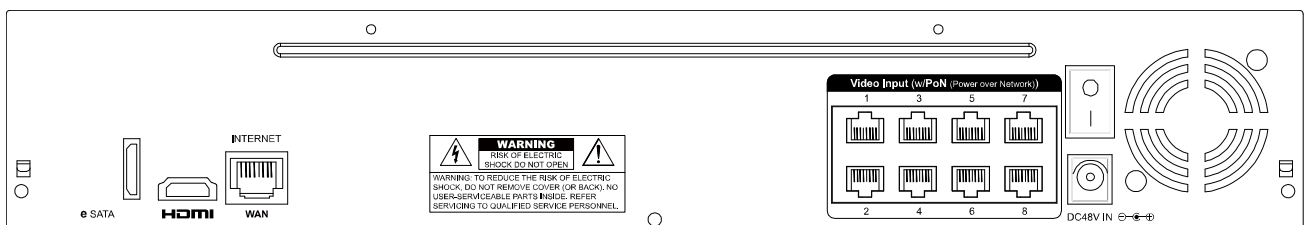

eSATA interface built-in to connect a disk array (up to 4-bay disk array with RAID 0 and 1) for more video storage

Rear Panel

Specifications

Hardware		
Video Input	8 LAN ports	
Video Output	HDMI output	
Video Output Resolution	1920 x 1080	
HDD Storage**	One 4TB hard disk	
eSATA	YES (support up to 4-bay disk array with RAID 0 and 1)	
USB Ports	Two on the front panel: one for video backup to USB flash drive, and another for local control via a USB mouse	
IR Remote Control	YES	
Ethernet	PON 1~8 port	10/100Mbps with PON
	Internet (WAN) port	1000Mbps
Software		
Video Compression Format	H.264	
Audio Compression Format	G.711	
Local / Remote Display Mode	8CH	
Local / Remote Playback Mode	4CH	
Single Channel Playback	YES	
Recording Mode	Manual / Event / Alarm / Schedule	
Recording Throughput	Up to 240 IPS @ 1280 x 720, 32 Mbps	
Pre-alarm Recording	YES	
Quick Search	Time / Event	
Security	Multiple user access levels with password	
Remote Access	(1) Internet Explorer on Windows operating system (2) EagleEyes on iOS & Android mobile devices	
Max. Online Users	10	
General		
Power Source (±10%)	DC 48V / 2.5A	
Power Consumption (±10%)	13.7W (without a hard disk and POE IP camera connected)	
Camera power supply over PON (Power-over-Network)	YES	
Operating Temperature	10°C ~ 40°C (50°F~104°F)	
Dimensions (mm)***	345 (L) x 225 (W) x 68.3 (H)	
Minimum PC Browsing Requirements	<ul style="list-style-type: none"> • Intel core i3 or higher, or equivalent AMD • 2GB RAM • AGP graphics card, Direct Draw, 32MB RAM • Windows 7, Windows Vista & Windows XP, DirectX 9.0 or later • Internet Explorer 7.x or later 	