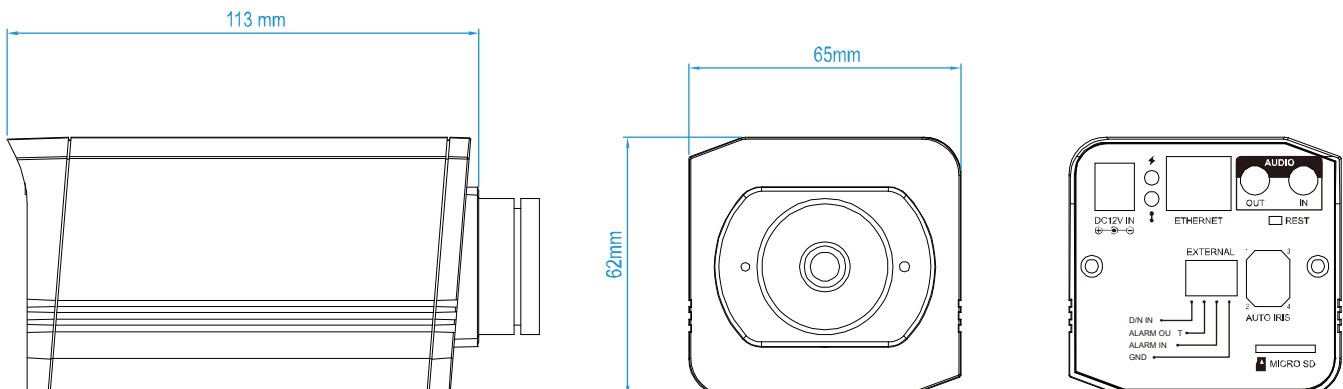

### SPECIFICATIONS

■ Network	
Network Compression	H.264 (Main Profile) / MJPEG
Multiple Video Streaming (Encode Modes, IPS, Resolution)	YES
LAN Port	YES
LAN Speed	10/100 Based-T Ethernet
Supported Protocols	DDNS, PPPoE, DHCP, NTP, SNTP, TCP/IP, ICMP, SMTP, FTP, HTTP, RTP, RTSP, RTCP, IPv4, Bonjour, UPnP, DNS, UDP, IGMP, QoS
ONVIF Compatible	YES (Profile S)
Frame Rate	WDR 30 / 25 fps
Number of Online Users	10
Security	(1) Multiple user access levels with password (2) IP address filtering (3) Digest authentication
Remote Access	(1) Internet Explorer on Windows operating system (2) 16CH Video Viewer on Windows & MAC operating system (3) EagleEyes on iPhone, iPad & Android mobile devices
■ Camera	
Image Sensor	1/ 2.9" SONY CMOS image sensor
Video Resolution	1920 x 1080; 720 x 480; 352 x 240

## SPECIFICATIONS (CONTINUED)

■ Camera	
Min Illumination	0.1 Lux / F1.5
Shutter Speed	1 / 60 (1/50) to 1 / 100,000 sec.
S/N Ratio	More than 48dB (AGC off)
Lens Mount	C/CS Mount (MBLF >= 3.57mm)
Viewing Angle	73.2°(Horizontal) / 47.4°(Vertical) / 85.4°(Diagonal) (Base on f3.8mm fixed Lens)
IR Shift	YES
White Balance	ATW
AGC	Auto
IRIS Mode	AES / DC Iris
WDR	YES
POE	YES (IEEE 802.3af)
Micro SD Card Slot	YES
External Alarm I/O	YES
Microphone	YES
Line in / out	YES
Power Source (±10%)	12V / 1A
Operating Temperature	0°C~40°C
■ Others	
Mobile Surveillance	iPad / iPhone / Android mobile device
Motion Detection	YES
Event Notification	FTP / Email / SMS
RTC (real-time clock)	YES
Digital Pan / Tilt / Zoom	YES
Minimum Web Browsing Requirements	<ul style="list-style-type: none"> <li>• Intel core i3 or higher, or equivalent AMD</li> <li>• 2GB RAM</li> <li>• AGP graphics card, Direct Draw, 32MB RAM</li> <li>• Windows 7, Vista &amp; XP, DirectX 9.0 or later</li> <li>• Internet Explorer 7.x or later</li> </ul>

## DIMENSIONS\*\*

\*\* Dimensional tolerance: (± 5mm)