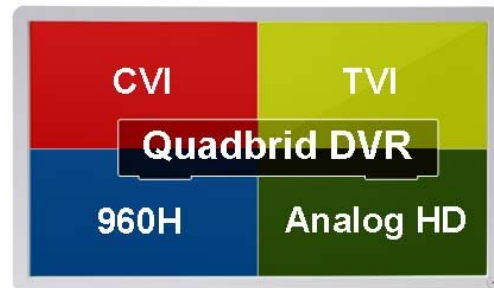

Quadbrid Video Input

- ❖ Supports Analog HD / TVI / CVI / 960H video input

Push Status -

Active Event Notification with EagleEyes App

- ❖ Push Status to send instant notifications for system events, such as video loss or HDD data removal.