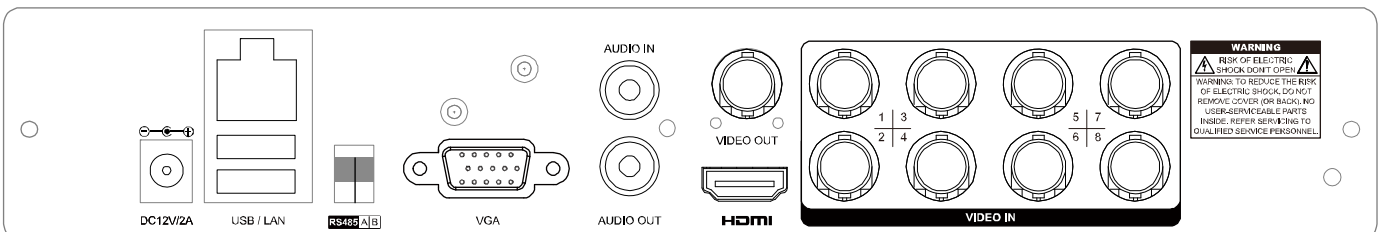

Quadbrid Video Input

- ❖ Supports Analog HD / TVI / CVI / 960H video input

Push Status -

Active Event Notification with EagleEyes App

- ❖ Push Status to send instant notifications for system events, such as video loss or HDD data removal.

REAR PANEL

* EaZy Networking is a free P2P cloud service to connect AVTECH devices to the Internet automatically by plug-and-play, enabling you to check the live view via your mobile device or laptop at anytime (in 64 kbps).

* The specifications are subject to change without notice.

** Dimensional tolerance: ±5mm