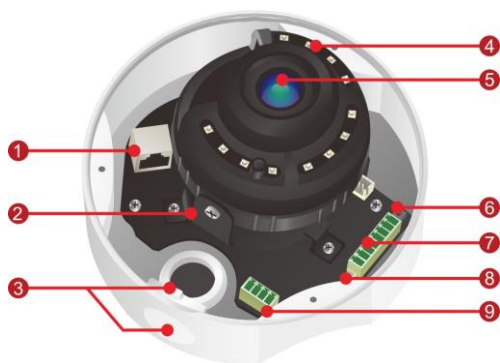

## 2 Megapixel Vari-focal Economy Low Lux Indoor Dome

FD-200Ne V6

H.264 High profile • 1080p @ 30fps

Photo Indication & Dimension Diagram

- Sony Exmor 2 Megapixel Fixed Dome Camera
- HDTV Video Quality (Full HD 1080p @ 30fps)
- SmartFocus® to Get Excellent Image Quality Easily
- Brickcom WDR Enhancement® Technology
- H.264, MPEG-4, and MJPEG Triple-Codec Compression
- i-Mode for Different Environments
- Removable IR-Cut Filter & Auto Light Sensor for Day and Night function
- 1 DI/DO for External Alarm and Sensor Devices
- TV out Connector Supported
- 3-Axis Design
- Two-Way Audio
- Built-in Micro SD / SDHC / SDXC Memory Card Slot for Local Storage
- Power over Ethernet/DC 12V/AC 24V Supported

- 1 RJ45 Connector  
(For Ethernet and 802.3 af PoE)
- 2 Tilt Screw
- 3 Conduit Plug and Hole
- 4 LEDs
- 5 Lens
- 6 Reset Button/Focus Easy Button

- 7 Terminal Block (For Audio in/out, DIDO)
- 8 TV Out Connector
- 9 Terminal Block (For DC12V / AC24V)
- 10 Micro SD Card Slot
- 11 Fan