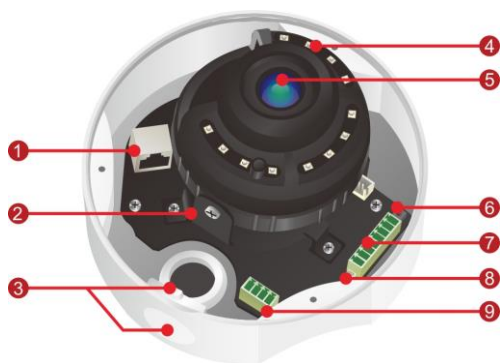

3 Megapixel Vari-focal Economy Star Low-Lux Indoor Dome

FD-300Ne Star

H.264 High Profile • 3MP/2MP Resolution supported @ 30fps

Photo Indication & Dimension Diagram

- Sony STARVIS 3MP Fixed Dome Camera
- SmartFocus® to Get Excellent Image Quality Easily
- HDTV Video Quality (Full HD 3MP @ 30fps)
- Brickcom WDR Enhancement® Technology
- H.264, MPEG-4, and MJPEG Triple-Codec Compression
- i-Mode for Different Environments
- Removable IR-Cut Filter & Auto Light Sensor for Day and Night function
- 1 DI/DO for External Alarm and Sensor Devices
- TV out connector Supported
- 3-Axis Design
- Two-Way Audio
- Built-in Micro SD / SDHC / SDXC Memory Card Slot for Local Storage
- Power over Ethernet/DC 12V/AC 24V Supported

ONVIF

- 1 RJ45 Connector (For Ethernet and 802.3 af PoE)
- 2 Tilt Screw
- 3 Conduit Plug and Hole
- 4 LEDs
- 5 Lens
- 6 Reset Button/Focus Easy Button
- 7 Terminal Block (For Audio in/out, DIDO)
- 8 TV Out Connector
- 9 Terminal Block (For DC12V / AC24V)
- 10 Micro SD Card Slot
- 11 Fan