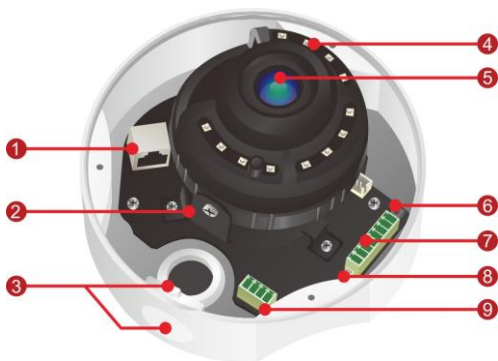

5 Megapixel Vari-Focal Economy Indoor Dome

FD-500Ae V6

H.264 High Profile • 5MP/3MP/2MP Resolution supported • 1080 @ 30fps

Photo Indication & Dimension Diagram

- CMOS 5MP High Resolution Indoor Fixed Dome Camera
- SmartFocus® to Get Excellent Image Quality Easily
- Brickcom WDR Enhancement® technology
- H.264 and MJPEG Codec Compression
- i-Mode for Different Environments
- Removable IR-cut Filter /Auto Light Sensor for Day and Night Function
- 1 DI/DO for External Alarm and Sensor Device
- 3 Axis design
- Two-way Audio
- Built-in Micro SD / SDHC / SDXC Memory Card Slot for Local Storage
- Power over Ethernet/DC 12V/AC 24V Supported

- ① RJ45 Connector
(For Ethernet and 802.3 af PoE)
- ② Tilt Screw
- ③ Conduit Plug and Hole
- ④ LEDs
- ⑤ Lens
- ⑥ Reset Button/Focus Easy Button

- ⑦ Terminal Block
(For Audio in/out, DIDO)
- ⑧ TV Out Connector
- ⑨ Terminal Block (For DC12V / AC24V)
- ⑩ Micro SD Card Slot
- ⑪ Fan