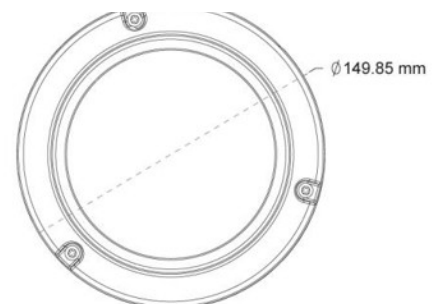

5 Megapixel Vari-Focal Economy Indoor Dome

FD-500Ae V6

H.264 High Profile • 5MP/3MP/2MP Resolution supported • 1080 @ 30fps

Photo Indication & Dimension Diagram

- CMOS 5MP High Resolution Indoor Fixed Dome Camera
- SmartFocus® to Get Excellent Image Quality Easily
- Brickcom WDR Enhancement® technology
- H.264 and MJPEG Codec Compression
- i-Mode for Different Environments
- Removable IR-cut Filter /Auto Light Sensor for Day and Night Function
- 1 DI/DO for External Alarm and Sensor Device
- 3 Axis design
- Two-way Audio
- Built-in Micro SD / SDHC / SDXC Memory Card Slot for Local Storage
- Power over Ethernet/DC 12V/AC 24V Supported

- ① RJ45 Connector
  (For Ethernet and 802.3 af PoE)
- ② Tilt Screw
- ③ Conduit Plug and Hole
- ④ LEDs
- ⑤ Lens
- ⑥ Reset Button/Focus Easy Button

- ⑦ Terminal Block
  (For Audio in/out, DIDO)
- ⑧ TV Out Connector
- ⑨ Terminal Block (For DC12V / AC24V)
- ⑩ Micro SD Card Slot
- ⑪ Fan