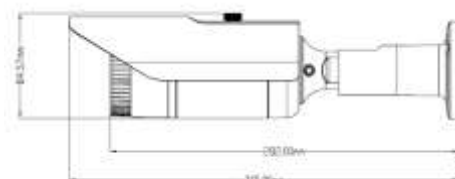

ONVIF

Photo Indication & Dimension Diagram

- | | |
|--|--------------------|
| 1 IR LED (12pcs) | 8 Digital Ground |
| 2 Lens | 9 RS485+ |
| 3 Light Sensor | 10 RS485- |
| 4 RJ45 Connector 1 (For Ethernet and PoE 802.3 af) | 11 Line out |
| 5 Digital Power+12V | 12 Line out Ground |
| 6 Digital Output | 13 Line in |
| 7 Digital Input | 14 Line in Ground |
| | 15 DC12V + |
| | 16 DC12V - |

Audio	
Audio Streaming	2-way Audio Support
Audio Compression	G.711/AMR
Audio Input/ Output	Line input (Unbalanced, 1.4 Vp-p, 1 Vrms) / Line output
General	
Communication	Ethernet : one 10/100Mbps RJ-45 Supported Protocols : TCP/IP, UDP, ICMP, DHCP, NTP, DNS, DDNS, SMTP, FTP, HTTP, HTTPS, Samba, PPPoE, UPnP, RTP, RTSP, RTCP, IPv4, IPv6, 802.1x
Power Input	DC12V 1A / 802.3af PoE 802.3at PoE/
Temperature/ Environment	Operating Temperature: -40°C ~ 50°C (-40°F ~ 122°F) Start-up Temperature: -20°C ~ 50°C (-4°F ~ 122°F) Operating Humidity: 10% ~ 90%
Max. Power Consumption	8 watts
Dimension	288.6 (L) 122.9 (W) X 127.5 (H) mm
Weight	Net: 658g/1.45lb
Housing	Weather-proof IP66
Certification	FCC/CE/IP66
Viewing System Requirements	OS: Microsoft Windows 8/7/Vista/XP/2000 Browser: Mozilla Firefox, Internet Explorer 6/7 or above, Safari, Google Chrome Cell Phone: 3GPP player Real Player: 10.5 or above Quick Time: 6.6 or above VLC
Warranty	Limited 24 months warranty