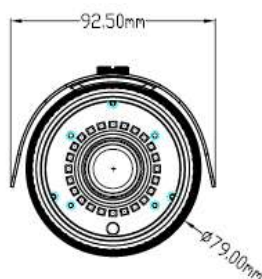

ONVIF

Photo Indication & Dimension Diagram

- | | |
|--|--------------------|
| 1 IR LED (12pcs) | 8 Digital Ground |
| 2 Lens | 9 RS485+ |
| 3 Light Sensor | 10 RS485- |
| 4 RJ45 Connector 1 (For Ethernet and PoE 802.3 af) | 11 Line out |
| 5 Digital Power+12V | 12 Line out Ground |
| 6 Digital Output | 13 Line in |
| 7 Digital Input | 14 Line in Ground |
| | 15 DC12V + |
| | 16 DC12V - |

Audio	
Audio Streaming	2-way Audio Support
Audio Compression	G.711/AMR
Audio Input/ Output	Line input (Unbalanced, 1.4 Vp-p, 1 Vrms) / Line output
General	
Communication	Ethernet : one 10/100Mbps RJ-45 Supported Protocols : TCP/IP, UDP, ICMP, DHCP, NTP, DNS, DDNS, SMTP, FTP, HTTP, HTTPS, Samba, PPPoE, UPnP, RTP, RTSP, RTCP, IPv4, IPv6, 802.1x
Power Input	DC12V 1A / 802.3af PoE 802.3at PoE/
Temperature/ Environment	Operating Temperature: -40°C ~ 50°C (-40°F ~ 122°F) Start-up Temperature: -20°C ~ 50°C (-4°F ~ 122°F) Operating Humidity: 10% ~ 90%
Max. Power Consumption	8 watts
Dimension	288.6 (L) 122.9 (W) X 127.5 (H) mm
Weight	Net: 658g/1.45lb
Housing	Weather-proof IP66
Certification	FCC/CE/IP66
Viewing System Requirements	OS: Microsoft Windows 8/7/Vista/XP/2000 Browser: Mozilla Firefox, Internet Explorer 6/7 or above, Safari, Google Chrome Cell Phone: 3GPP player Real Player: 10.5 or above Quick Time: 6.6 or above VLC
Warranty	Limited 24 months warranty