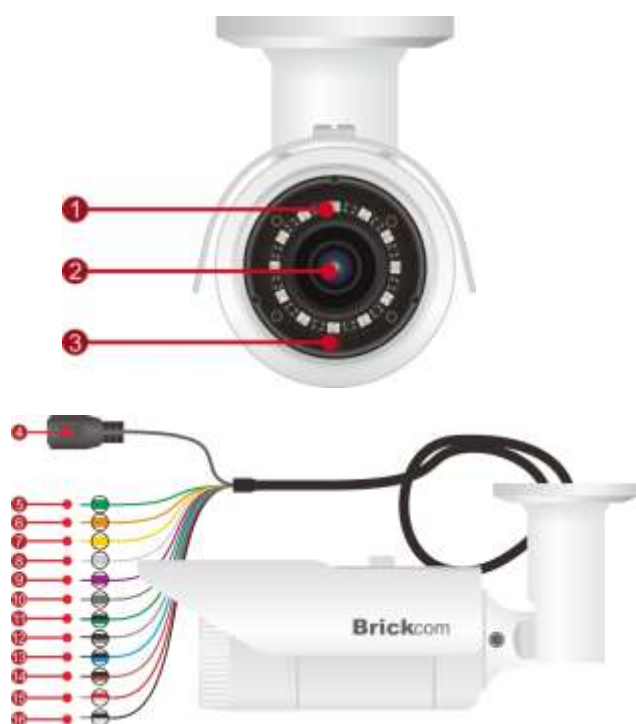

Photo Indication & Dimension Diagram