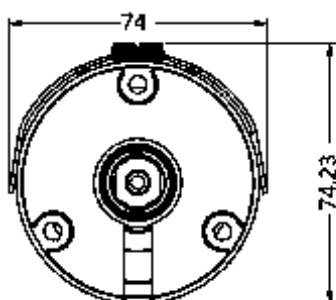

Dimensions (mm)

Entrance

Alley

Corridor.

Camera

Models	OB-E400Af
Hardware System	CPU: 800 MHz Flash: 32M RAM: 256 DDRIII
Image Sensor	Sensor Type : 1/3" Progressive CMOS Sensor Sensor Resolution : 2688 x 1520 pixel
Lens	Fix-IRIS: F2.0 Focal Length: f=3.6 mm View Angle: (H°/V°/D°) 90°48°102°
Local Storage	Built-in Micro SD/SDHC/SDXC Max.128G Memory Card Slot
Day & Night ICR	Removable IR-cut Filter/Auto Light Sensor
Minimum Illumination	0 Lux(IR On, B/W) 0.003Lux(F2.0,B/W) 0.005 Lux(F2.0,Color)
IR Illuminators	Built -In IR Illuminators IR Range: 20m IR LED: 12 pcs