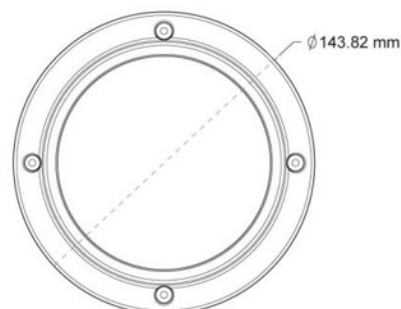

① RJ45 Connector (For Ethernet, 802.3at PoE and 802.3af PoE)	⑧ TV Out Connector
② Tilt Screw	⑨ Terminal Block (For DC12V/AC24V)
③ Conduit plug and hole	⑩ Fan
④ IR LED	⑪ Micro SD / SDHC / SDXC Card Slot Card Slot
⑤ LENS	
⑥ Reset Button	
⑦ Terminal Block (For Audio in/out, DIDO)