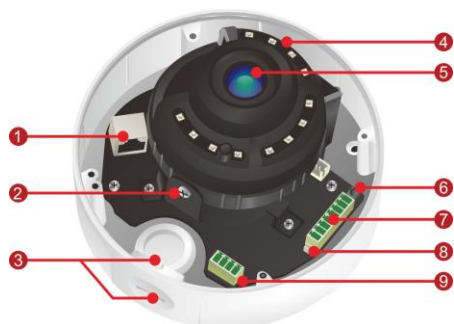

## 2 Megapixel Vari-focal Economy Low Lux Vandal Dome

VD-200Ne V6

H.264 High Profile • 1080p @ 30fps

Photo Indication & Dimension Diagram

- Sony Exmor™ 2MP Vandal Dome Camera
- SmartFocus® to Get Excellent Image Quality Easily
- HDTV Video Quality (Full HD 1080p @ 30fps)
- Brickcom WDR Enhancement® Technology
- H.264, MJPEG and MPEG-4 Triple Codec Compression
- i-Mode for Different Environments
- Removable IR-cut Filter / Auto Light Sensor for Day and Night
- 1 DI/DO for External Alarm and Sensor Device
- 3 Axis Design
- Two-way Audio
- Built-in Micro SD / SDHC / SDXC Memory Card Slot for Local Storage
- IK10 Vandal-Proof and IP67 Weather-Proof Outdoor Enclosure
- Power over Ethernet/DC12V/AC 24V Support

1/2.8"  
SONY EXMOR

Low Lux

i-mode

Vandal Proof

IP67  
Water Proof

Smart IR

microSDXC  
Card

WDR

Smart Focus

ONVIF

- |   |  |
|---|--|
| ① RJ45 Connector<br>(For Ethernet, 802.3at PoE and 802.3af PoE) | ⑧ TV Out Connector                           |
| ② Tilt Screw  | ⑨ Terminal Block (For DC12V/AC24V)           |
| ③ Conduit plug and hole   | ⑩ Fan  |
| ④ IR LED  | ⑪ Micro SD / SDHC / SDXC Card Slot Card Slot |
| ⑤ LENS  |  |
| ⑥ Reset Button  |  |
| ⑦ Terminal Block (For Audio in/out, DIDO)                       |  |