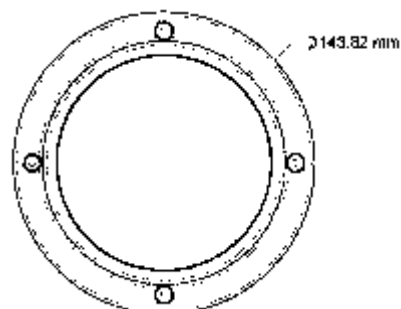

① RJ45 Connector (For Ethernet and 802.3 at PoE Plus) ② Tilt Screw ③ Conduit Plug and Hole ④ LEDs ⑤ LENS ⑥ Reset Button/Focus Easy Button ⑦ Terminal Block (For Audio in/out, DIDO)	⑧ TV Out Connector ⑨ Terminal Block (For DC12V/AC24V) ⑩ Fan ⑪ Micro SD Card Slot