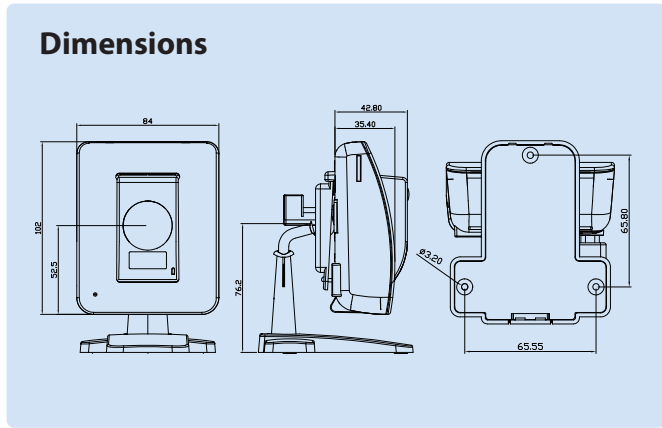

Dimensions	84 x 124.5 x 91.5 mm (including bracket)
-------------------	--

Optional Accessory

WL150 Wireless USB Adaptor 802.11 b/g/n

- Complies with IEEE 802.11n, IEEE 802.11g, and IEEE 802.11b standards.
- High transfer data rate – up to 150Mbps.
- Supports 64/128-bit WEP, WPA, WPA2 functions for high level of security.
- Supports USB 2.0/1.1 interface.
- Portable and mini-size design.