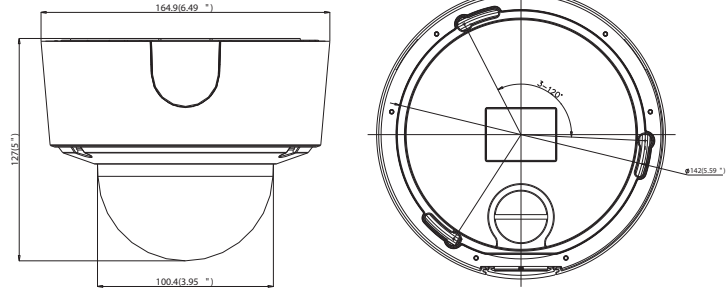

Dimensions

Audio	
Environment Noise Filtering	Support
Audio I/O	Support dual audio track, stereo
Audio Sampling Rate	16kHz / 32kHz / 44.1kHz / 48kHz
Smart Feature-set	
Behavior Analysis	Line crossing detection, Intrusion detection, Region entrance, Region exiting, Unattended baggage, Object removal
Line Crossing Detection	Cross a pre-defined virtual line
Intrusion Detection	Enter and loiter in a pre-defined virtual region
Region Entrance	Enter a pre-defined virtual region from the outside place
Region Exiting	Exit from a pre-defined virtual region
Unattended Baggage	Objects left over in the pre-defined region such as the baggage, purse, dangerous materials
Object Removal	Objects removed from the pre-defined region, such as the exhibits on display.
Exception Detections	Scene change detection, Sudden audio increase/decrease detection, Audio loss detection, Defocus detection
Recognition	Face detection recognition
Statistics	Object Counting (Entrance and Exit object number is accounted and showed on screen in real time)
General	
Protection Level	IP66
Impact Protection	IK10
Operating Conditions	-30°C – 60 °C (-22 °F – 140 °F), Humidity 95% or less (non-condensing); -H: -40°C – 60 °C
Power Supply	24V AC ± 10%, 12 V DC ± 10%, PoE (802.3af); -H: 24V AC ± 10%, 12 V DC ± 10%, PoE (802.3at);
IR Distance	Up to 40m
Power Consumption	Max. 12 W; -H: 17W
Dimensions	Φ 164.9×127 mm (Φ 6.49" × 5")
Weight	2100 g (4.63 lbs)

Accessories